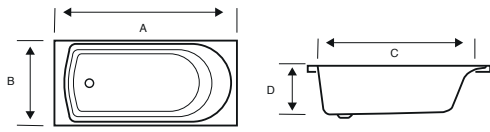

550MM SEMI-RECESSED BASIN

C/C OPEN BACK WC - SQUARE

BTW WC - SQUARE

BIDET - SQUARE

Project

Style

Bijoux

Additional Sanitaryware

Kore

Purity

Countertop Basins

Arc

NOTE: KARTELL UK RESERVES THE RIGHT TO MAKE CHANGES IN PRODUCTS AND TECHNICAL DETAILS WITHOUT PRIOR NOTICE. FOR EXACT MEASUREMENTS, IN PARTICULAR FOR CUSTOMIZED INSTALLATION SCENARIOS, IT CAN ONLY BE TAKEN FROM THE FINISHED CERAMIC PRODUCT.

Ark

Size (mm)	A	B	C	D
1500x700	1490	695	1220	400
1700x700	1690	695	1420	400
1700x750	1690	745	1450	420

Ark Duo

Size (mm)	A	B	C	D
1700x750	1690	745	1370	420
1800x800	1790	795	1470	430

Luxe

Size (mm)	A	B	C	D
1500x700	1492	692	1332	410
1600x700	1592	692	1432	410
1650x700	1650	692	1482	410
1700x700	1692	692	1524	410
1700x750	1692	740	1524	430
1800x800	1792	792	1618	440