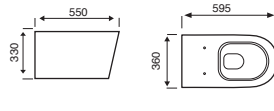

COMFORT HEIGHT WC

BACK TO WALL WC

Kameo

450MM BASIN

550MM BASIN

560MM SEMI RECESSED BASIN

CLOSE COUPLED WC

COMFORT HEIGHT WC

BASIN ROUND

CLOSED BACK WC ROUND

WALL HUNG WC ROUND

BTW WC ROUND

BASIN SQUARE

C/C RIMLESS WC SQUARE

CLOSE TO WALL WC SQUARE

BTW WC SQUARE

Ark

Size (mm)	A	B	C	D
1500x700	1490	695	1220	400
1700x700	1690	695	1420	400
1700x750	1690	745	1450	420

Ark Duo

Size (mm)	A	B	C	D
1700x750	1690	745	1370	420
1800x800	1790	795	1470	430

Luxe

Size (mm)	A	B	C	D
1500x700	1492	692	1332	410
1600x700	1592	692	1432	410
1650x700	1650	692	1482	410
1700x700	1692	692	1524	410
1700x750	1692	740	1524	430
1800x800	1792	792	1618	440