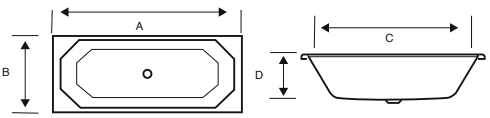

550MM SEMI-RECESSED BASIN

C/C OPEN BACK WC - SQUARE

BTW WC - SQUARE

BIDET - SQUARE

Project

Style

Bijoux

Additional Sanitaryware

Kore

Purity

Countertop Basins

Arc

NOTE: KARTELL UK RESERVES THE RIGHT TO MAKE CHANGES IN PRODUCTS AND TECHNICAL DETAILS WITHOUT PRIOR NOTICE. FOR EXACT MEASUREMENTS, IN PARTICULAR FOR CUSTOMIZED INSTALLATION SCENARIOS, IT CAN ONLY BE TAKEN FROM THE FINISHED CERAMIC PRODUCT.

Ark

Size (mm)	A	B	C	D
1500x700	1490	695	1220	400
1700x700	1690	695	1420	400
1700x750	1690	745	1450	420

Ark Duo

Size (mm)	A	B	C	D
1700x750	1690	745	1370	420
1800x800	1790	795	1470	430

Luxe

Size (mm)	A	B	C	D
1500x700	1492	692	1332	410
1600x700	1592	692	1432	410
1650x700	1650	692	1482	410
1700x700	1692	692	1524	410
1700x750	1692	740	1524	430
1800x800	1792	792	1618	440