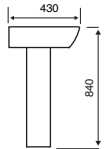

BASIN

CLOSE COUPLED WC

BACK TO WALL WC

Trim

BASIN

CLOSE COUPLED WC

BACK TO WALL WC

Genoa

BASIN ROUND

CLOSED BACK WC ROUND

WALL HUNG WC ROUND

BTW WC ROUND

BASIN SQUARE

C/C RIMLESS WC SQUARE

CLOSE TO WALL WC SQUARE

BTW WC SQUARE

Refine

Size (mm)	A	B	C	D
1600x700	1592	692	1522	400
1700x700	1692	692	1561	400
1700x750	1692	742	1561	430

Refine Duo

Size (mm)	A	B	C	D
1600x700	1592	692	1522	410
1700x700	1692	692	1622	410
1700x750	1692	742	1622	410
1800x800	1792	692	1722	410

Astlea

Size (mm)	A	B	C	D
1700x700	1692	692	1527	405

Astlea Duo

Size (mm)	A	B	C	D
1700x700	1692	692	1558	400

Spirit

Size (mm)	A	B	C	D
1500x700	1492	692	1332	410
1700x700	1692	740	1524	410
1700x750	1692	692	1542	410