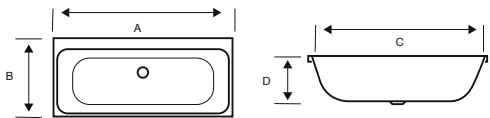

550MM SEMI-RECESSED BASIN

C/C OPEN BACK WC - SQUARE

BTW WC - SQUARE

BIDET - SQUARE

Project

Style

Bijoux

Additional Sanitaryware

Kore

Purity

Countertop Basins

Arc

NOTE: KARTELL UK RESERVES THE RIGHT TO MAKE CHANGES IN PRODUCTS AND TECHNICAL DETAILS WITHOUT PRIOR NOTICE. FOR EXACT MEASUREMENTS, IN PARTICULAR FOR CUSTOMIZED INSTALLATION SCENARIOS, IT CAN ONLY BE TAKEN FROM THE FINISHED CERAMIC PRODUCT.

Ark

Size (mm)	A	B	C	D
1500x700	1490	695	1220	400
1700x700	1690	695	1420	400
1700x750	1690	745	1450	420

Ark Duo

Size (mm)	A	B	C	D
1700x750	1690	745	1370	420
1800x800	1790	795	1470	430

Luxe

Size (mm)	A	B	C	D
1500x700	1492	692	1332	410
1600x700	1592	692	1432	410
1650x700	1650	692	1482	410
1700x700	1692	692	1524	410
1700x750	1692	740	1524	430
1800x800	1792	792	1618	440