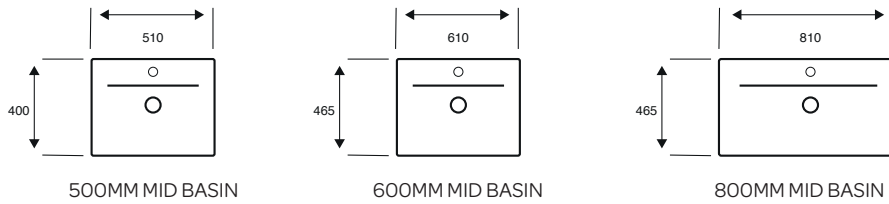

Kore

Purity

Countertop Basins

Arc

NOTE: KARTELL UK RESERVES THE RIGHT TO MAKE CHANGES IN PRODUCTS AND TECHNICAL DETAILS WITHOUT PRIOR NOTICE. FOR EXACT MEASUREMENTS, IN PARTICULAR FOR CUSTOMIZED INSTALLATION SCENARIOS, IT CAN ONLY BE TAKEN FROM THE FINISHED CERAMIC PRODUCT.