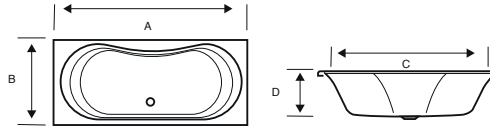

550MM SEMI-RECESSED BASIN

C/C OPEN BACK WC - SQUARE

BTW WC - SQUARE

BIDET - SQUARE

Project

Style

Bijoux

Additional Sanitaryware

Kore

Purity

Countertop Basins

Arc

NOTE: KARTELL UK RESERVES THE RIGHT TO MAKE CHANGES IN PRODUCTS AND TECHNICAL DETAILS WITHOUT PRIOR NOTICE. FOR EXACT MEASUREMENTS, IN PARTICULAR FOR CUSTOMIZED INSTALLATION SCENARIOS, IT CAN ONLY BE TAKEN FROM THE FINISHED CERAMIC PRODUCT.

Ark

Size (mm)	A	B	C	D
1500x700	1490	695	1220	400
1700x700	1690	695	1420	400
1700x750	1690	745	1450	420

Ark Duo

Size (mm)	A	B	C	D
1700x750	1690	745	1370	420
1800x800	1790	795	1470	430

Luxe

Size (mm)	A	B	C	D
1500x700	1492	692	1332	410
1600x700	1592	692	1432	410
1650x700	1650	692	1482	410
1700x700	1692	692	1524	410
1700x750	1692	740	1524	430
1800x800	1792	792	1618	440

Refine

Size (mm)	A	B	C	D
1600x700	1592	692	1522	400
1700x700	1692	692	1561	400
1700x750	1692	742	1561	430

Refine Duo

Size (mm)	A	B	C	D
1600x700	1592	692	1522	410
1700x700	1692	692	1622	410
1700x750	1692	742	1622	410
1800x800	1792	692	1722	410