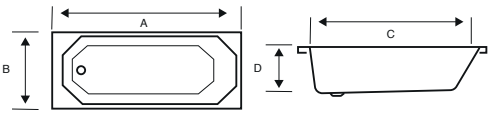

Kore

Purity

Countertop Basins

Arc

NOTE: KARTELL UK RESERVES THE RIGHT TO MAKE CHANGES IN PRODUCTS AND TECHNICAL DETAILS WITHOUT PRIOR NOTICE. FOR EXACT MEASUREMENTS, IN PARTICULAR FOR CUSTOMIZED INSTALLATION SCENARIOS, IT CAN ONLY BE TAKEN FROM THE FINISHED CERAMIC PRODUCT.

Ark

Size (mm)	A	B	C	D
1500x700	1490	695	1220	400
1700x700	1690	695	1420	400
1700x750	1690	745	1450	420

Ark Duo

Size (mm)	A	B	C	D
1700x750	1690	745	1370	420
1800x800	1790	795	1470	430

Luxe

Size (mm)	A	B	C	D
1500x700	1492	692	1332	410
1600x700	1592	692	1432	410
1650x700	1650	692	1482	410
1700x700	1692	692	1524	410
1700x750	1692	740	1524	430
1800x800	1792	792	1618	440