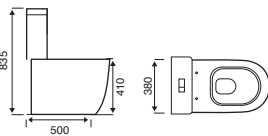

CLOSED BACK WC ROUND