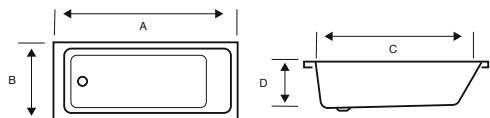

550MM SEMI-RECESSED BASIN

C/C OPEN BACK WC - SQUARE

BTW WC - SQUARE

BIDET - SQUARE

Project

Style

Bijoux

Additional Sanitaryware

Kore

Purity

Countertop Basins

Arc

NOTE: KARTELL UK RESERVES THE RIGHT TO MAKE CHANGES IN PRODUCTS AND TECHNICAL DETAILS WITHOUT PRIOR NOTICE. FOR EXACT MEASUREMENTS, IN PARTICULAR FOR CUSTOMIZED INSTALLATION SCENARIOS, IT CAN ONLY BE TAKEN FROM THE FINISHED CERAMIC PRODUCT.

Ark

Size (mm)	A	B	C	D
1500x700	1490	695	1220	400
1700x700	1690	695	1420	400
1700x750	1690	745	1450	420

Ark Duo

Size (mm)	A	B	C	D
1700x750	1690	745	1370	420
1800x800	1790	795	1470	430

Luxe

Size (mm)	A	B	C	D
1500x700	1492	692	1332	410
1600x700	1592	692	1432	410
1650x700	1650	692	1482	410
1700x700	1692	692	1524	410
1700x750	1692	740	1524	430
1800x800	1792	792	1618	440