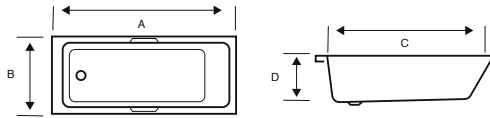

550MM SEMI-RECESSED BASIN

C/C OPEN BACK WC - SQUARE

BTW WC - SQUARE

BIDET - SQUARE

Project

Style

Bijoux

Additional Sanitaryware

Kore

Purity

Countertop Basins

Arc

NOTE: KARTELL UK RESERVES THE RIGHT TO MAKE CHANGES IN PRODUCTS AND TECHNICAL DETAILS WITHOUT PRIOR NOTICE. FOR EXACT MEASUREMENTS, IN PARTICULAR FOR CUSTOMIZED INSTALLATION SCENARIOS, IT CAN ONLY BE TAKEN FROM THE FINISHED CERAMIC PRODUCT.

Ark

Size (mm)	A	B	C	D
1500x700	1490	695	1220	400
1700x700	1690	695	1420	400
1700x750	1690	745	1450	420

Ark Duo

Size (mm)	A	B	C	D
1700x750	1690	745	1370	420
1800x800	1790	795	1470	430

Luxe

Size (mm)	A	B	C	D
1500x700	1492	692	1332	410
1600x700	1592	692	1432	410
1650x700	1650	692	1482	410
1700x700	1692	692	1524	410
1700x750	1692	740	1524	430
1800x800	1792	792	1618	440