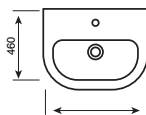

BASIN ROUND

CLOSED BACK WC ROUND

WALL HUNG WC ROUND

BTW WC ROUND

BASIN SQUARE

C/C RIMLESS WC SQUARE

CLOSE TO WALL WC SQUARE

BTW WC SQUARE

WALL HUNG WC SQUARE

Eclipse

450MM BASIN

550MM BASIN

C/C WC - ROUND

WALL HUNG WC - ROUND

BIDET - ROUND

450MM SEMI-RECESSED BASIN

Ark

Size (mm)	A	B	C	D
1500x700	1490	695	1220	400
1700x700	1690	695	1420	400
1700x750	1690	745	1450	420

Ark Duo

Size (mm)	A	B	C	D
1700x750	1690	745	1370	420
1800x800	1790	795	1470	430

Luxe

Size (mm)	A	B	C	D
1500x700	1492	692	1332	410
1600x700	1592	692	1432	410
1650x700	1650	692	1482	410
1700x700	1692	692	1524	410
1700x750	1692	740	1524	430
1800x800	1792	792	1618	440