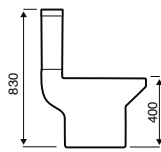

COMFORT HEIGHT WC

BACK TO WALL WC

Kameo

450MM BASIN

550MM BASIN

560MM SEMI RECESSED BASIN

CLOSE COUPLED WC

COMFORT HEIGHT WC

BASIN

CLOSE COUPLED WC

BACK TO WALL WC

Trim

BASIN

CLOSE COUPLED WC

BACK TO WALL WC

Genoa

BASIN ROUND

CLOSED BACK WC ROUND

WALL HUNG WC ROUND

BTW WC ROUND

BASIN SQUARE

C/C RIMLESS WC SQUARE

CLOSE TO WALL WC SQUARE

BTW WC SQUARE

OTHER DIMENSIONS
 TRAY HEIGHT: 45MM
 WASTE HOLE: 90MM

Low Profile Shower Trays - Square

Size (mm)	A	B	C	D	E
700 x 700	700	700	52	135	135
760 x 760	760	760	52	135	135
800 x 800	800	800	52	135	135
900 x 900	900	900	52	135	135
1000 x 1000	1000	1000	52	135	135