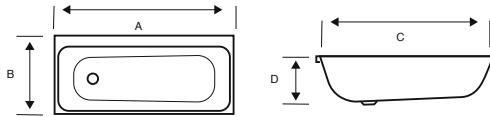

550MM SEMI-RECESSED BASIN

C/C OPEN BACK WC - SQUARE

BTW WC - SQUARE

BIDET - SQUARE

Project

Style

Bijoux

Additional Sanitaryware

Kore

Purity

Countertop Basins

Arc

NOTE: KARTELL UK RESERVES THE RIGHT TO MAKE CHANGES IN PRODUCTS AND TECHNICAL DETAILS WITHOUT PRIOR NOTICE. FOR EXACT MEASUREMENTS, IN PARTICULAR FOR CUSTOMIZED INSTALLATION SCENARIOS, IT CAN ONLY BE TAKEN FROM THE FINISHED CERAMIC PRODUCT.

Ark

Size (mm)	A	B	C	D
1500x700	1490	695	1220	400
1700x700	1690	695	1420	400
1700x750	1690	745	1450	420

Ark Duo

Size (mm)	A	B	C	D
1700x750	1690	745	1370	420
1800x800	1790	795	1470	430

Luxe

Size (mm)	A	B	C	D
1500x700	1492	692	1332	410
1600x700	1592	692	1432	410
1650x700	1650	692	1482	410
1700x700	1692	692	1524	410
1700x750	1692	740	1524	430
1800x800	1792	792	1618	440