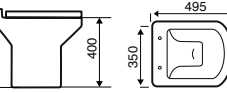

BASIN

CLOSE COUPLED WC

BACK TO WALL WC

Trim

BASIN

CLOSE COUPLED WC

BACK TO WALL WC

Genoa

BASIN ROUND

CLOSED BACK WC ROUND

WALL HUNG WC ROUND

BTW WC ROUND

BASIN SQUARE

C/C RIMLESS WC SQUARE

CLOSE TO WALL WC SQUARE

BTW WC SQUARE