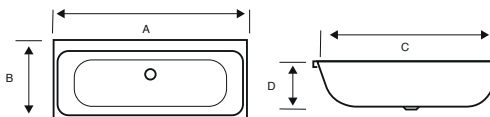

550MM SEMI-RECESSED BASIN

C/C OPEN BACK WC - SQUARE

BTW WC - SQUARE

BIDET - SQUARE

Project

Style

Bijoux

Additional Sanitaryware

Kore

Purity

Countertop Basins

Arc

NOTE: KARTELL UK RESERVES THE RIGHT TO MAKE CHANGES IN PRODUCTS AND TECHNICAL DETAILS WITHOUT PRIOR NOTICE. FOR EXACT MEASUREMENTS, IN PARTICULAR FOR CUSTOMIZED INSTALLATION SCENARIOS, IT CAN ONLY BE TAKEN FROM THE FINISHED CERAMIC PRODUCT.

Ark

Size (mm)	A	B	C	D
1500x700	1490	695	1220	400
1700x700	1690	695	1420	400
1700x750	1690	745	1450	420

Ark Duo

Size (mm)	A	B	C	D
1700x750	1690	745	1370	420
1800x800	1790	795	1470	430

Luxe

Size (mm)	A	B	C	D
1500x700	1492	692	1332	410
1600x700	1592	692	1432	410
1650x700	1650	692	1482	410
1700x700	1692	692	1524	410
1700x750	1692	740	1524	430
1800x800	1792	792	1618	440