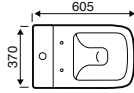

COMFORT HEIGHT WC

BACK TO WALL WC

Kameo

450MM BASIN

550MM BASIN

560MM SEMI RECESSED BASIN

CLOSE COUPLED WC

COMFORT HEIGHT WC

BASIN

CLOSE COUPLED WC

BACK TO WALL WC

Trim

BASIN

CLOSE COUPLED WC

BACK TO WALL WC

Genoa

BASIN ROUND

CLOSED BACK WC ROUND

WALL HUNG WC ROUND

BTW WC ROUND

BASIN SQUARE

C/C RIMLESS WC SQUARE

CLOSE TO WALL WC SQUARE

BTW WC SQUARE

Ark

Size (mm)	A	B	C	D
1500x700	1490	695	1220	400
1700x700	1690	695	1420	400
1700x750	1690	745	1450	420

Ark Duo

Size (mm)	A	B	C	D
1700x750	1690	745	1370	420
1800x800	1790	795	1470	430

Luxe

Size (mm)	A	B	C	D
1500x700	1492	692	1332	410
1600x700	1592	692	1432	410
1650x700	1650	692	1482	410
1700x700	1692	692	1524	410
1700x750	1692	740	1524	430
1800x800	1792	792	1618	440