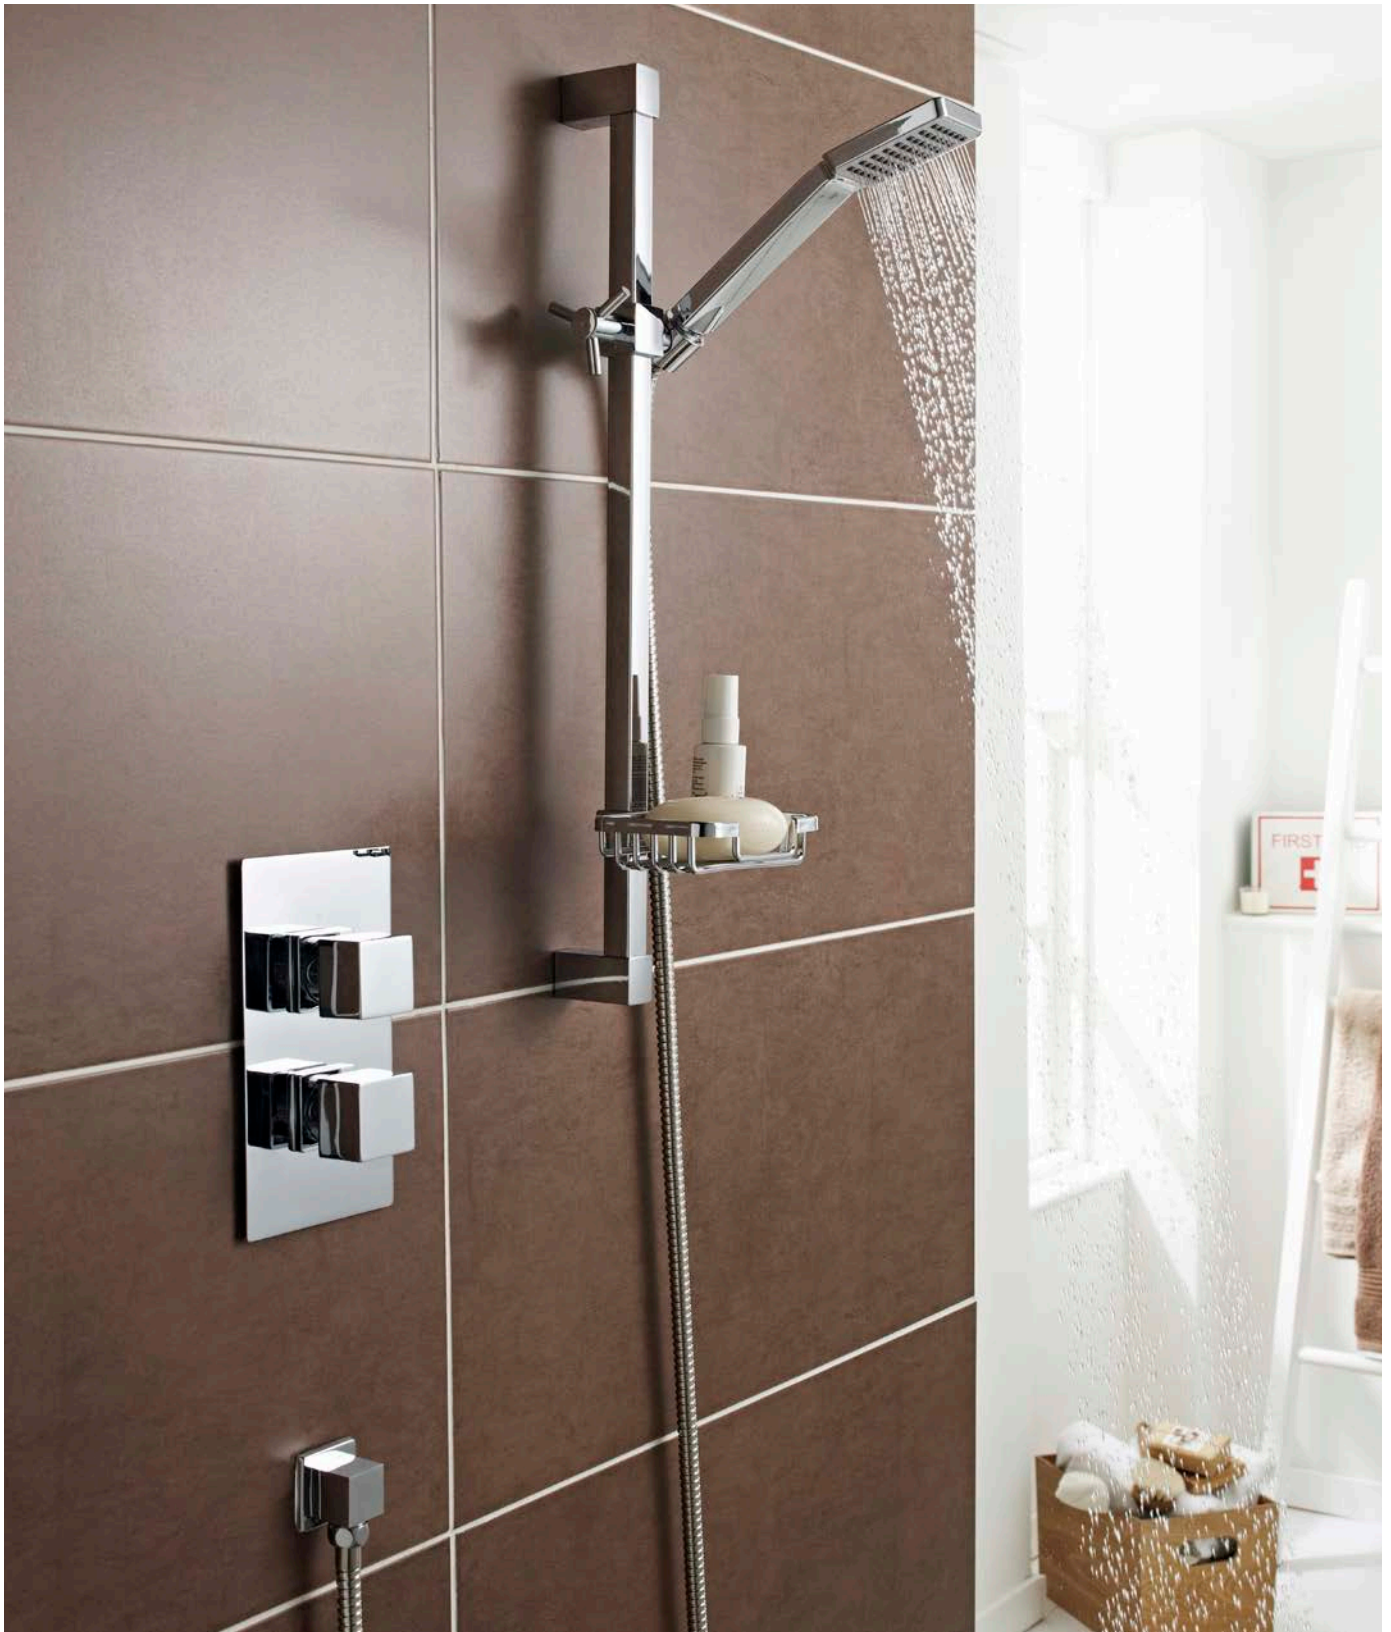

Nero Square

FOR FEATURED SHOWER SEE PAGE 124

SHOWERING

PURE	110
KLASSIQUE	112
VIKTORY	114
PLAN	116
LOGIK	119
OTTONE	120
NERO ROUND	122
NERO SQUARE	124
ELEMENT	126
SHOWER VALVES	127
SHOWER ACCESSORIES	128
SHOWER ENCLOSURES	NEW PRODUCTS ADDED! 131
STONE SHOWER TRAYS	143
LOW PROFILE SHOWER TRAYS	144
ANTI SLIP SHOWER TRAYS	145