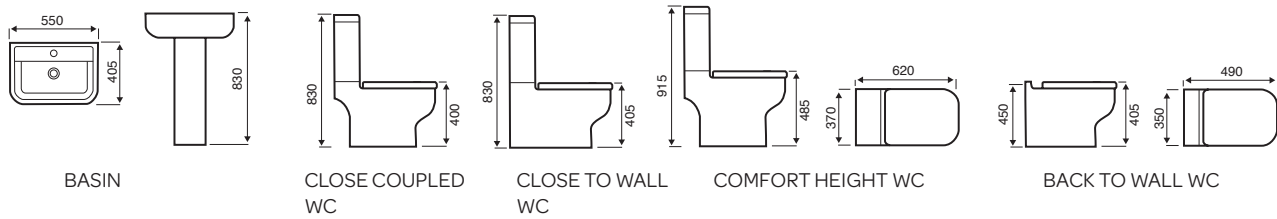

CLOSE COUPLED WC

CLOSE TO WALL WC

COMFORT HEIGHT WC

BACK TO WALL WC

BASIN