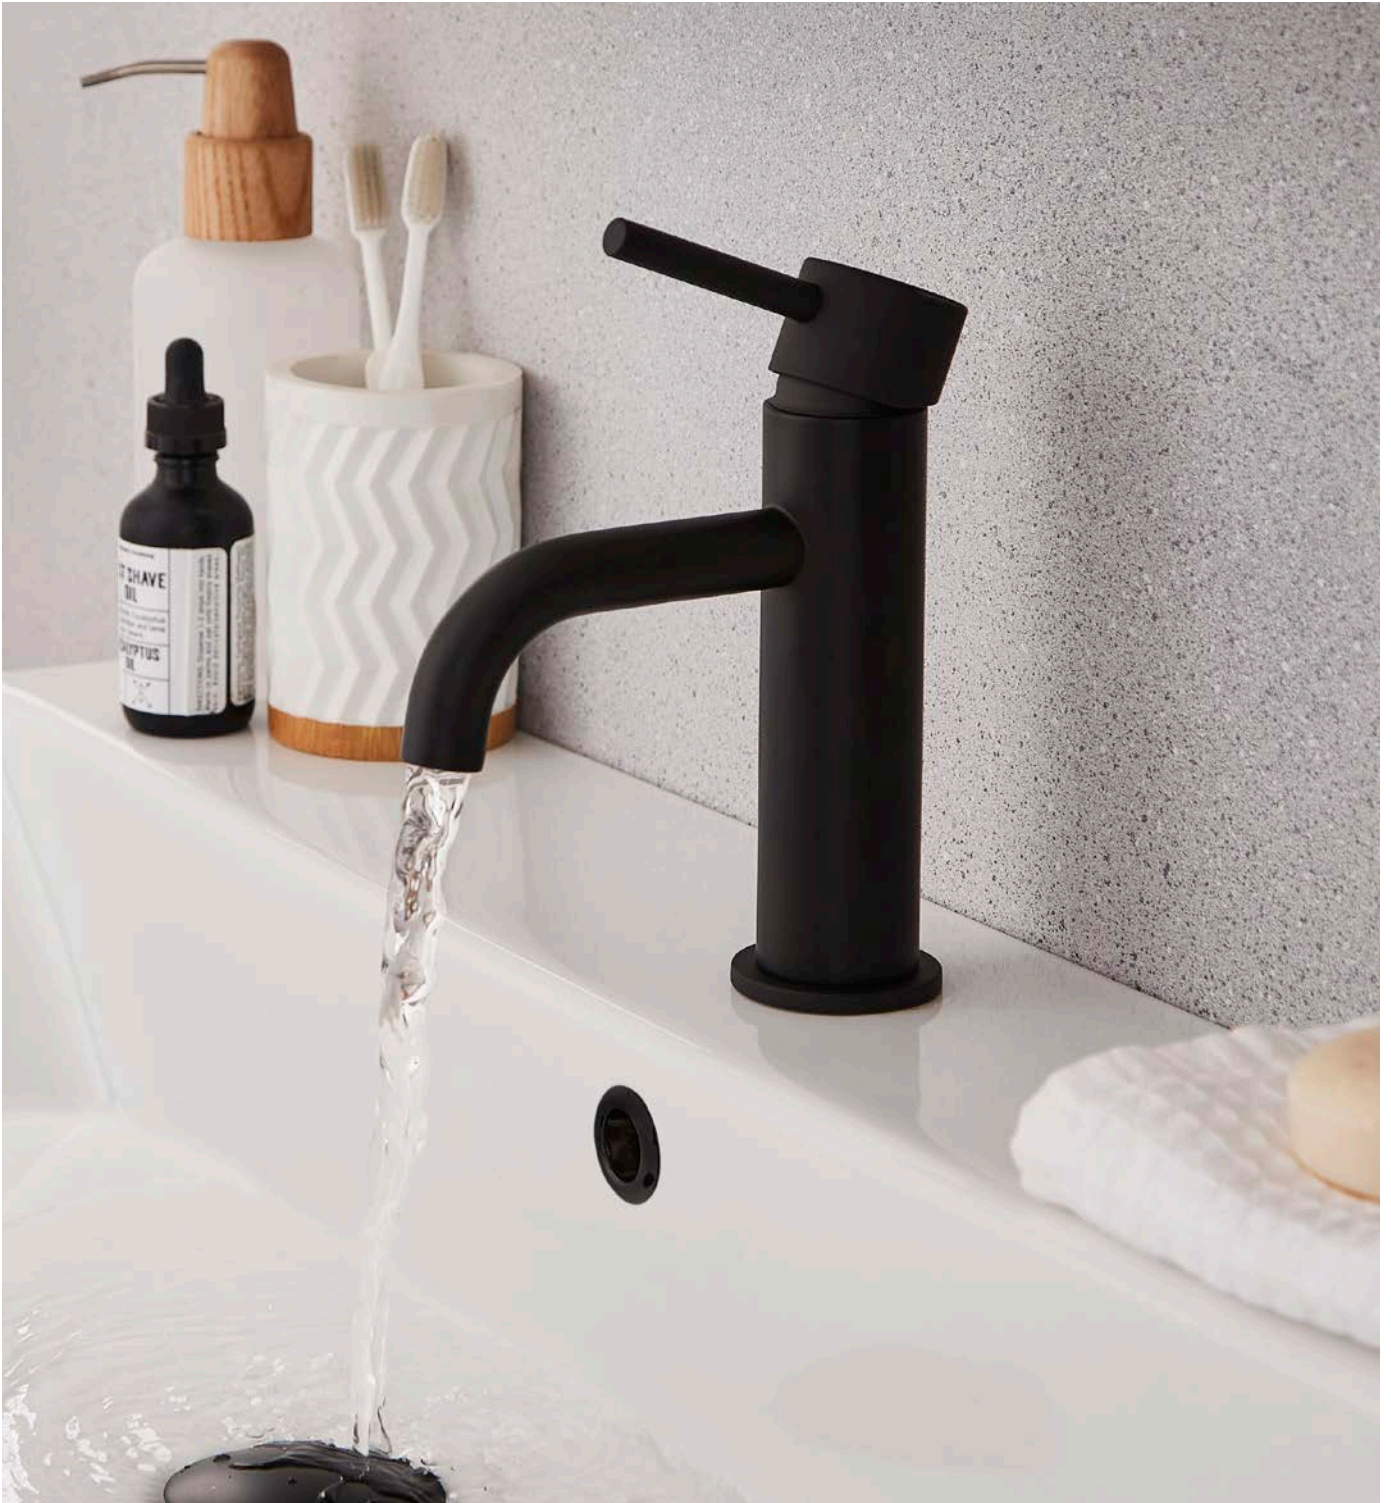

FOR MATCHING SHOWER SEE PAGE 122