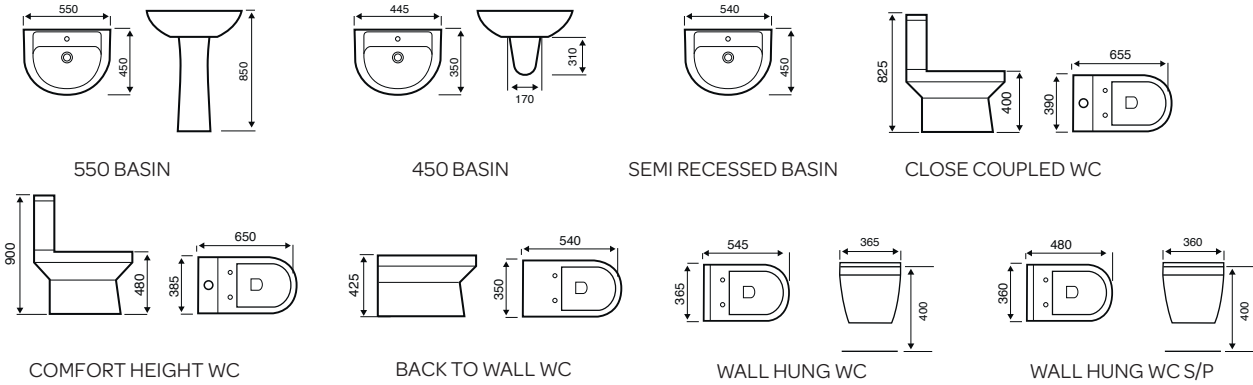

Project

Style

Bijoux

Additional Sanitaryware