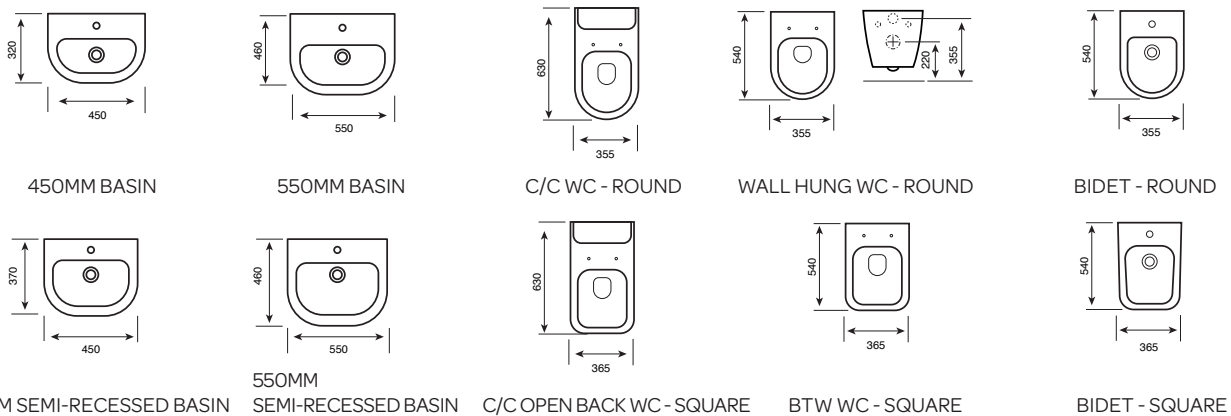

BASIN SQUARE

C/C RIMLESS WC SQUARE

CLOSE TO WALL WC SQUARE

BTW WC SQUARE

Eclipse

450MM BASIN

550MM BASIN

C/C WC - ROUND