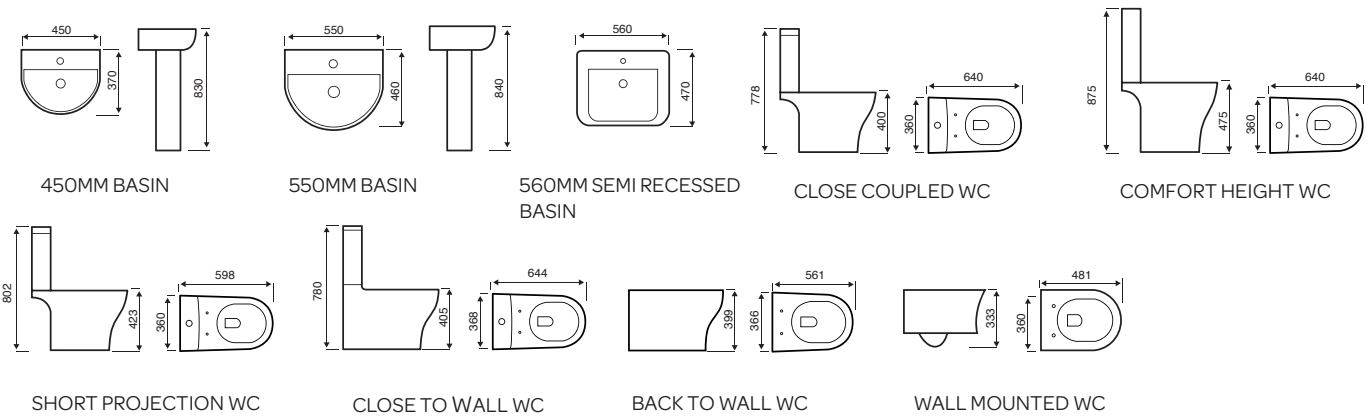

COMFORT HEIGHT WC

BACK TO WALL WC

Kameo

450MM BASIN

550MM BASIN

560MM SEMI RECESSED BASIN

CLOSE COUPLED WC

COMFORT HEIGHT WC