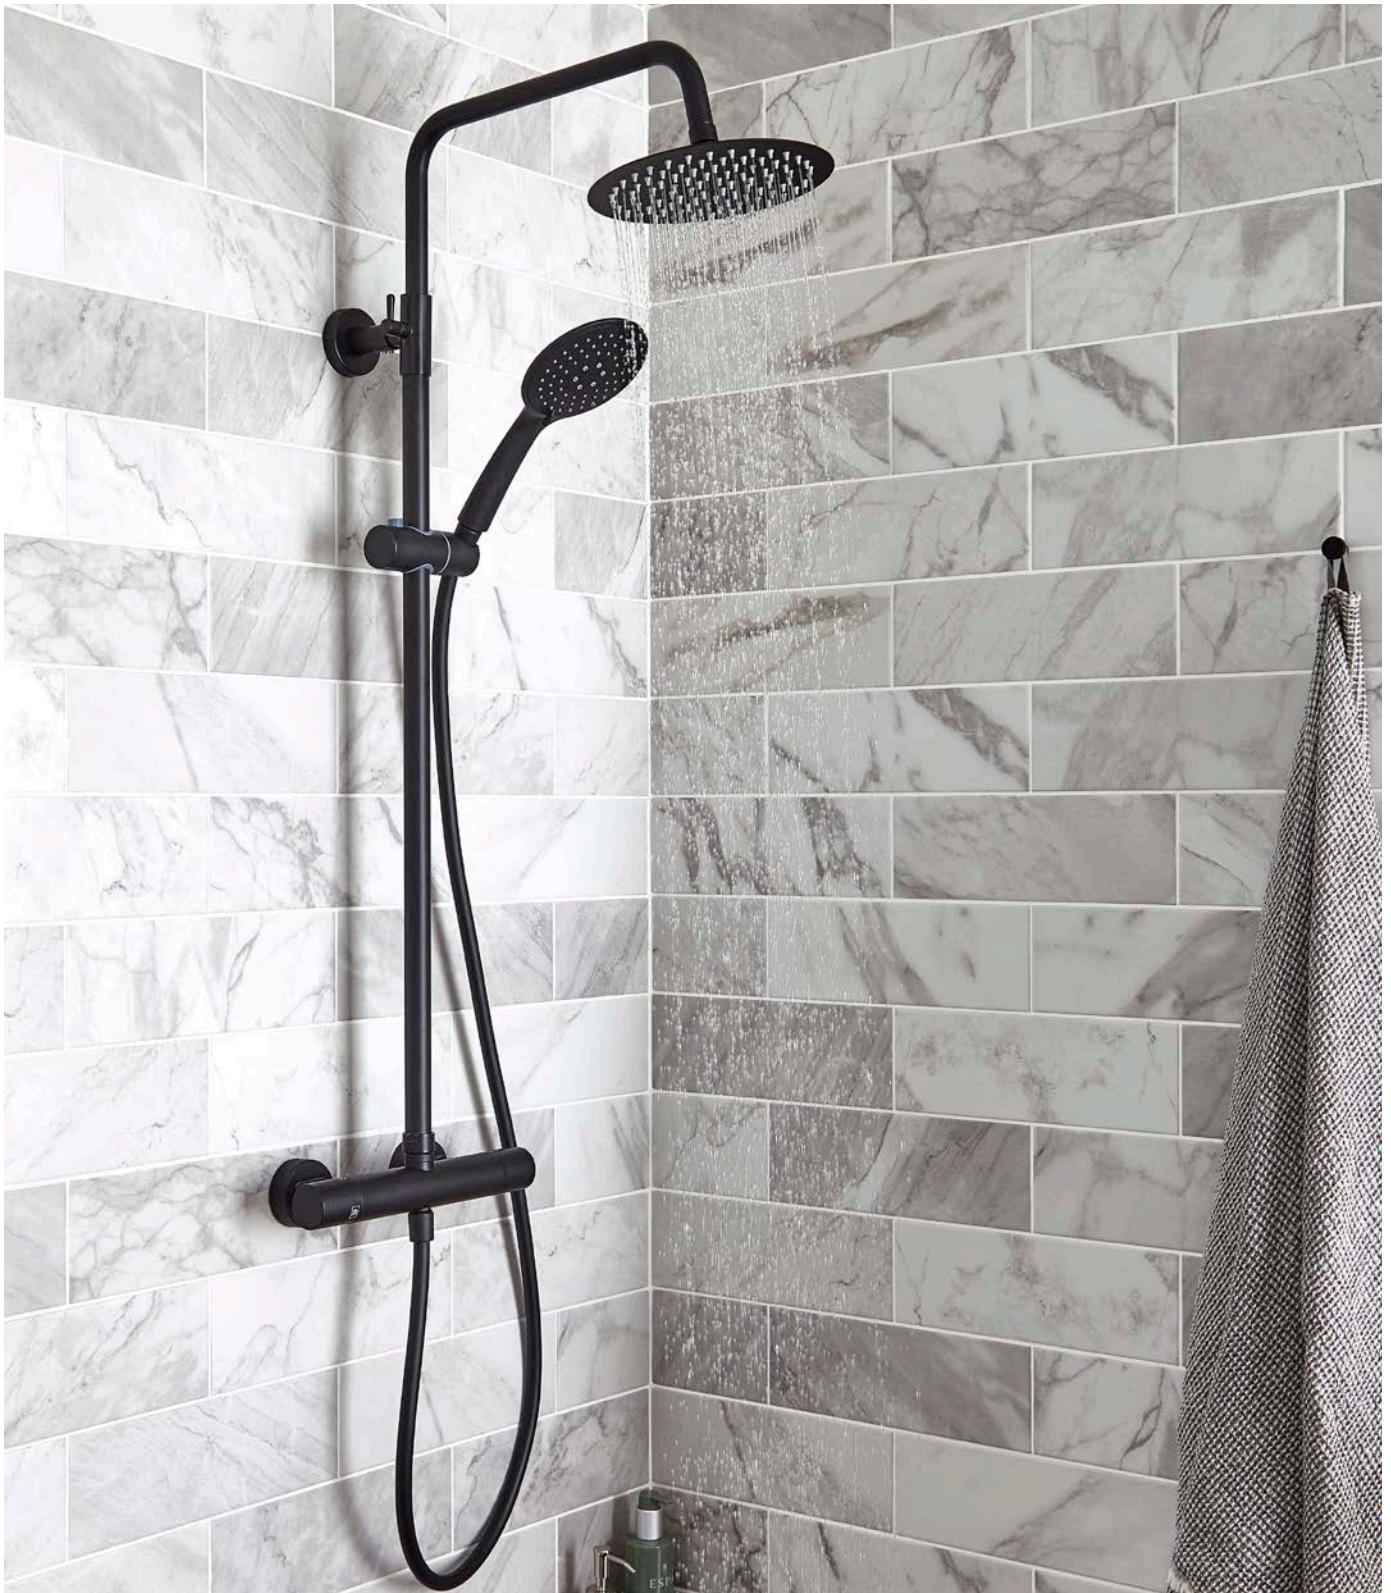

FOR MATCHING TAPS SEE PAGE 158

NERO ROUND

5 Year Guarantee

Option 1

ROUND THERMOSTATIC BAR SHOWER WITH OVERHEAD
DRENCHER AND SLIDING HANDSET
SHO052NR

£250.00

5 Year Guarantee

SHOWERING