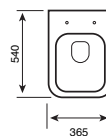

WALL HUNG WC - ROUND

BTW WC - SQUARE