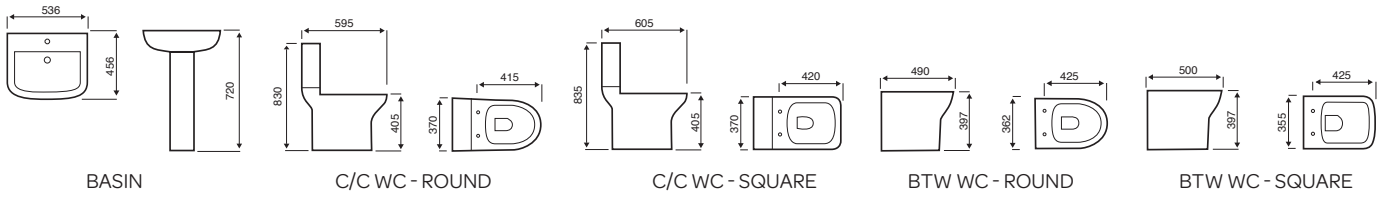

WALL HUNG WC - ROUND

BIDET - ROUND

450MM SEMI-RECESSED BASIN

550MM SEMI-RECESSED BASIN

C/C OPEN BACK WC - SQUARE

BTW WC - SQUARE

BIDET - SQUARE

Project