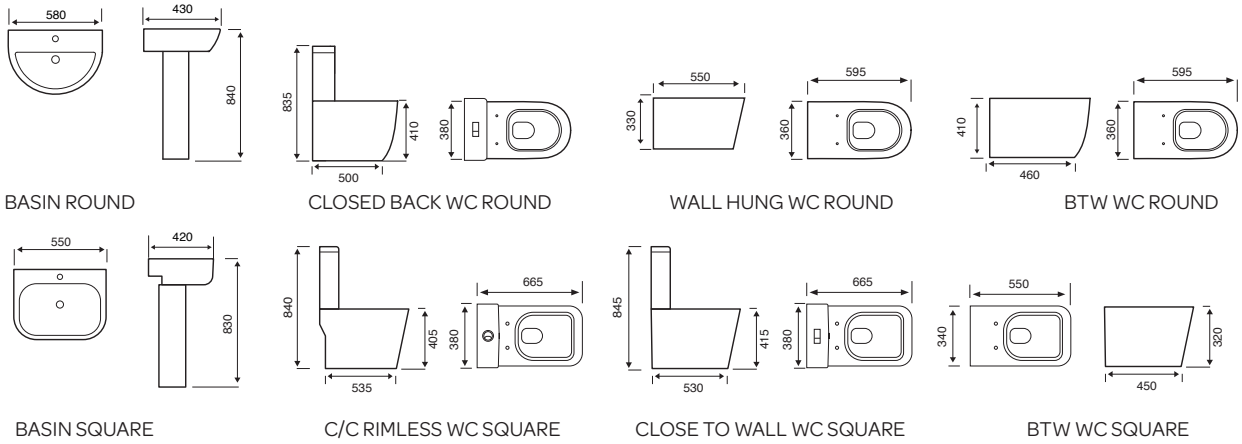

BASIN ROUND

CLOSED BACK WC ROUND

WALL HUNG WC ROUND

BTW WC ROUND

BASIN SQUARE

C/C RIMLESS WC SQUARE

CLOSE TO WALL WC SQUARE

BTW WC SQUARE