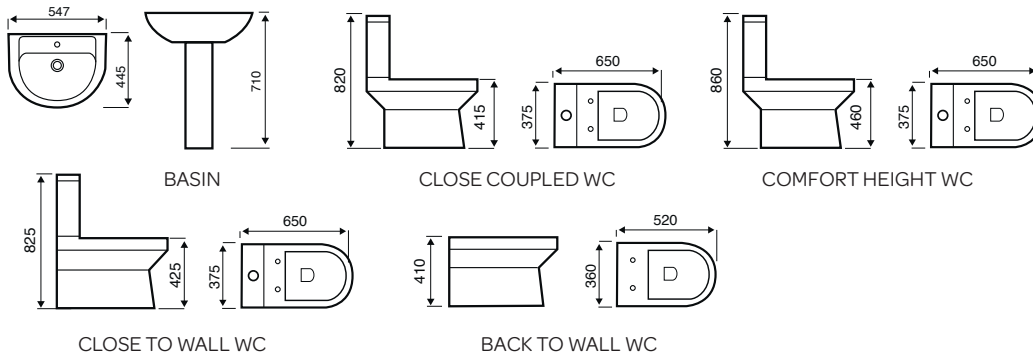

Project

Style

Bijoux

Additional Sanitaryware