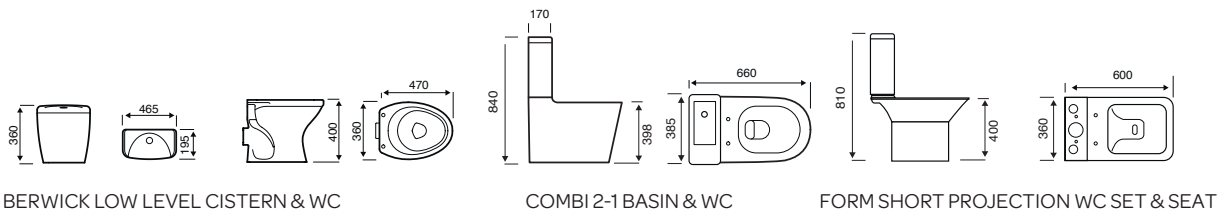

Additional Sanitaryware