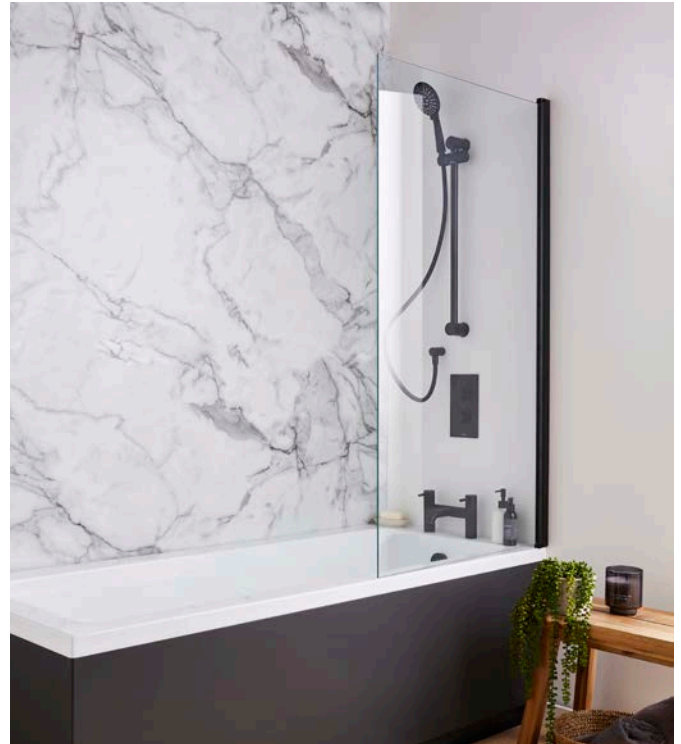

Nero

STRAIGHT SCREEN, SQUARE EDGE

1400 X 780MM

NER-SSS

£149.00