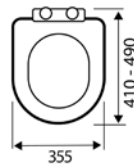

- Made from duroplastic

SEA002UN £39.00

Standard D
WRAPOVER STANDARD D SHAPED SEAT

- Made from polypropylene

SEA101D £54.00

Slim D
SLIM WRAPOVER PREMIUM D SHAPED

- Made from duroplastic

SEA102D £66.00