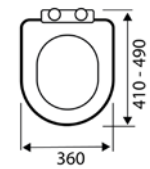

- Made from duroplastic

SEA002UN £39.00

Standard D
WRAPOVER STANDARD D SHAPED SEAT

- Made from polypropylene

SEA101D £54.00

Slim D
SLIM WRAPOVER PREMIUM D SHAPED

- Made from duroplastic

SEA102D £66.00