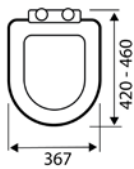

- Made from duroplastic

SEA002UN £39.00

Standard D
WRAPOVER STANDARD D SHAPED SEAT

- Made from polypropylene

SEA101D £54.00

Slim D
SLIM WRAPOVER PREMIUM D SHAPED

- Made from duroplastic

SEA102D £66.00