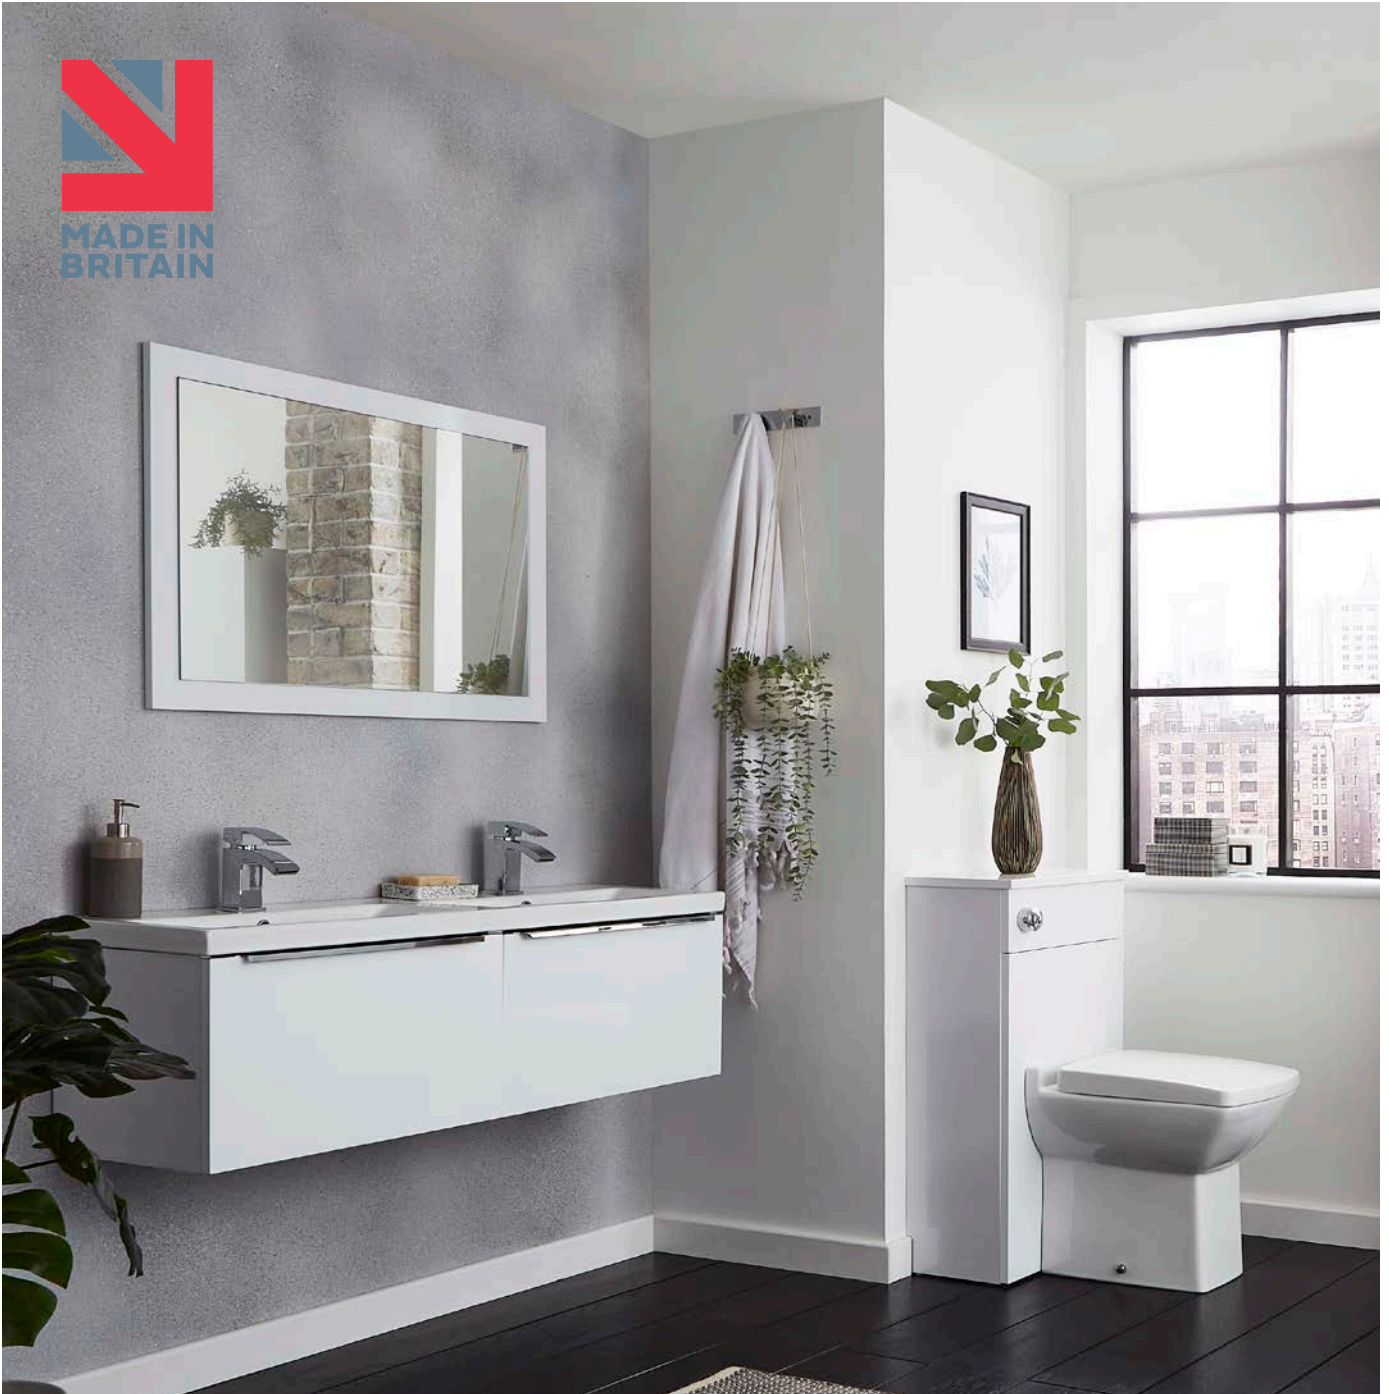

FOR FEATURED TAP COLLECTION
SEE PAGE 154