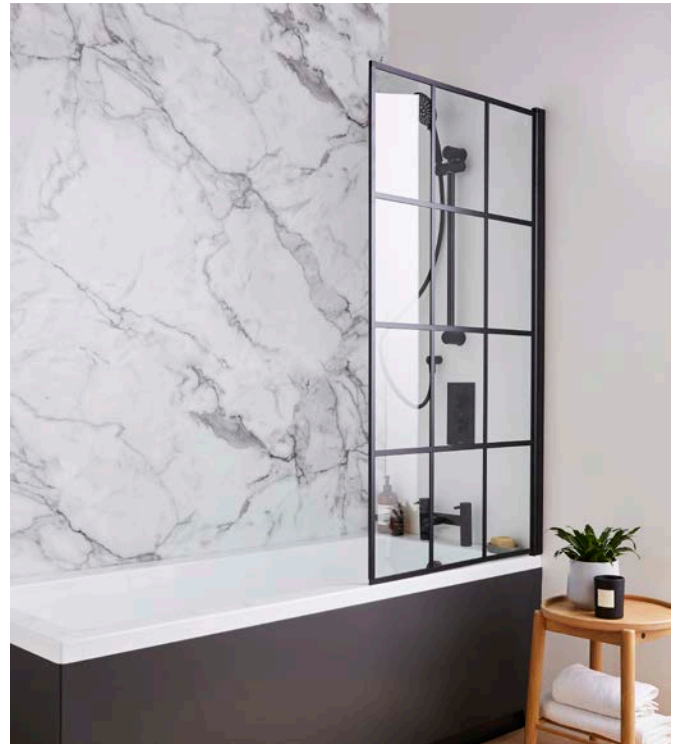

Kritt

STRAIGHT SCREEN, SQUARE EDGE

1400 X 780MM

KRI-SS

£191.00