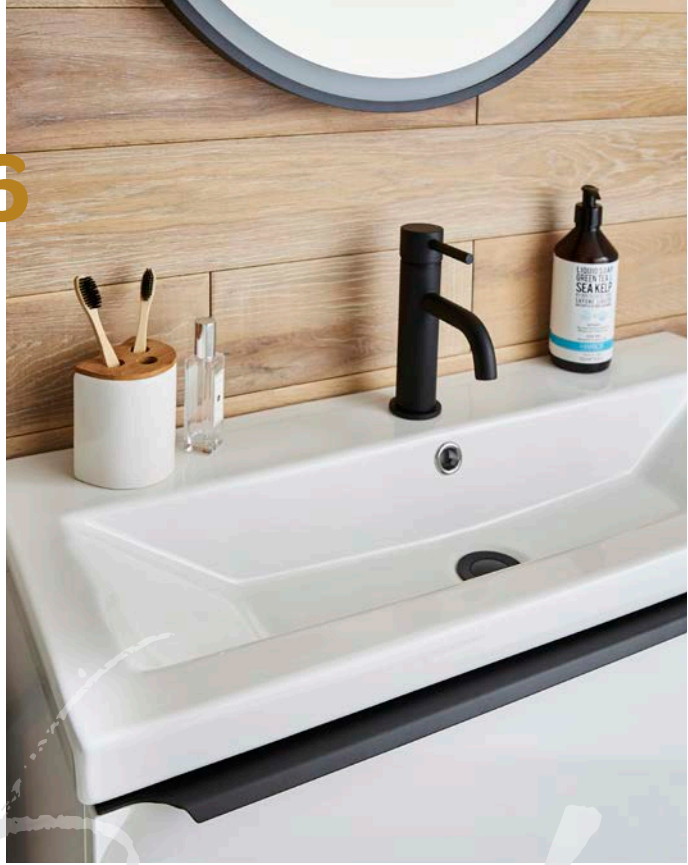

K·VIT

2023
BATHROOM
COLLECTION

Issue 3 - October

Black Accessories 6

KORE · FURNITURE RANGE

51

LED Mirrors

SHERSTON · 3 TONE LED MIRROR