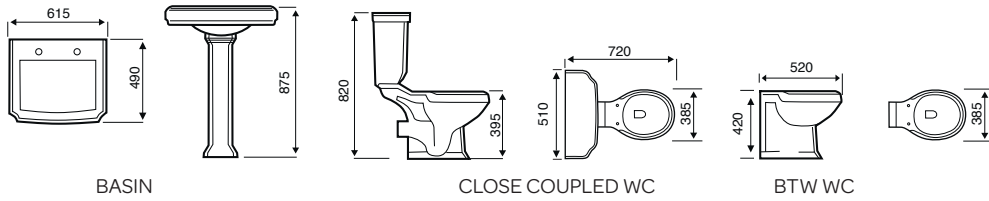

Astley

BASIN

CLOSE COUPLED WC

BTW WC

Options 600