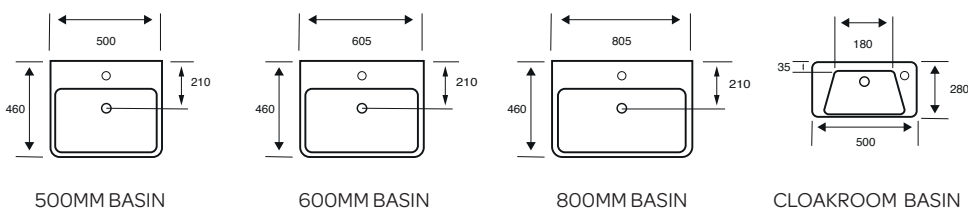

Arc

NOTE: KARTELL UK RESERVES THE RIGHT TO MAKE CHANGES IN PRODUCTS AND TECHNICAL DETAILS WITHOUT PRIOR NOTICE. FOR EXACT MEASUREMENTS, IN PARTICULAR FOR CUSTOMIZED INSTALLATION SCENARIOS, IT CAN ONLY BE TAKEN FROM THE FINISHED CERAMIC PRODUCT.