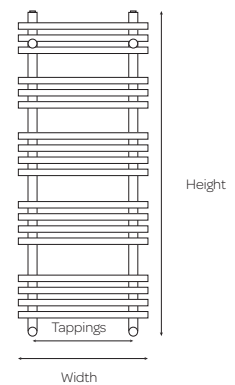

Kolumn

ANTHRACITE

Product Code	Height (mm)	Width (mm)	Tapping Centres (mm)	Output $\Delta t60^{\circ}\text{C}$ (BTUs)	Price (£)
KOL832-500A	832	500	425	2186	359.00
KOL1140-500A	1140	500	425	3295	469.00

Product Code	Height (mm)	Width (mm)	Tapping Centres (mm)	Output $\Delta t60^{\circ}\text{C}$ (BTUs)	Price (£)
OAK	916	500	300	1411	359.00
OAK-1	1176	500	300	1820	399.00