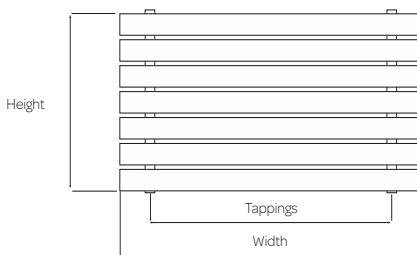

DENVER

5 5 Year Guarantee

Denver

WHITE

Product Code	Height (mm)	Width (mm)	Tapping Centres (mm)	Output $\Delta t 60^{\circ}\text{C}$ (BTUs)	Price (£)
DEN500-600WT	500	600	400	1844	299.00
DEN500-1000WT	500	1000	800	2620	399.00