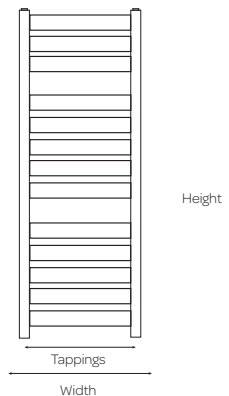

Product Code	Height (mm)	Width (mm)	Tapping Centres (mm)	Output $\Delta t60^{\circ}\text{C}$ (BTUs)	Price (£)
OHI500-800P	800	500	450	2321	599.00
OHI500-1200P	1200	500	450	3480	759.00

Product Code	Height (mm)	Width (mm)	Depth (mm)	Tapping Centres (mm)	Output $\Delta t_{60^{\circ}\text{C}}$ (BTUs)	Price (£)
EWR	952	500	86	462	1201	349.00
EWR-1	1306	500	86	462	1703	394.00