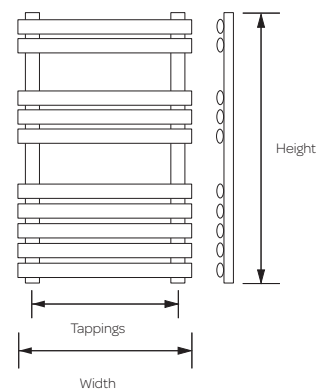

Product Code	Height (mm)	Width (mm)	Tapping Centres (mm)	Output $\Delta t60^{\circ}\text{C}$ (BTUs)	Price (£)
OHI500-800P	800	500	450	2321	599.00
OHI500-1200P	1200	500	450	3480	759.00

Product Code	Height (mm)	Width (mm)	Depth (mm)	Tapping Centres (mm)	Output $\Delta t_{60^{\circ}\text{C}}$ (BTUs)	Price (£)
EWR	952	500	86	462	1201	349.00
EWR-1	1306	500	86	462	1703	394.00