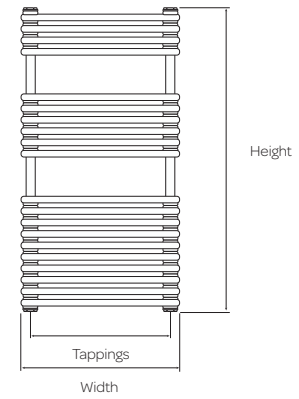

5 5 Year
Guarantee

KOLUMN 

Kolumn

WHITE

Product Code	Height (mm)	Width (mm)	Tapping Centres (mm)	Output $\Delta t60^{\circ}\text{C}$ (BTUs)	Price (£)
KOL832-500WT	832	500	425	2186	359.00
KOL1140-500WT	1140	500	425	3295	469.00

Kolumn

ANTHRACITE

Product Code	Height (mm)	Width (mm)	Tapping Centres (mm)	Output $\Delta t60^{\circ}\text{C}$ (BTUs)	Price (£)
KOL832-500A	832	500	425	2186	359.00
KOL1140-500A	1140	500	425	3295	469.00

Product Code	Height (mm)	Width (mm)	Tapping Centres (mm)	Output $\Delta t60^{\circ}\text{C}$ (BTUs)	Price (£)
OAK	916	500	300	1411	359.00
OAK-1	1176	500	300	1820	399.00