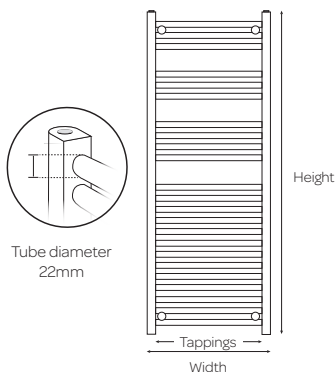

NOTES: MAX OPERATING PRESSURE 7 BAR.