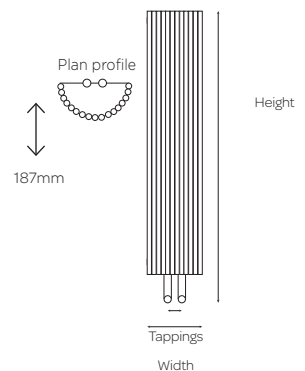

Type 20 · Double Panel

Code	Width (mm)	Depth (mm)	Tapping Centres (mm)		Output $\Delta t 60^\circ\text{C}$ (BTUs)	Price (£)
			(c1)	(c2)		
1800 mm high						
DV318FP	300	72.5	245	59	2774	698.68
DV418FP	400	72.5	345	59	3709	796.96
DV518FP	500	72.5	445	59	4603	901.74
DV618FP	600	72.5	545	59	5521	998.75

LEGACY ⋮

SHOWN FINISHED IN BLACK RAL9005

Product Code	Width (mm)	Depth (mm)	Tapping Centres (mm)	No. of Sections	Output $\Delta t60^{\circ}\text{C}$ (BTUs)	Price (£)
660 mm high						
4/65/10	600	144	620	10	4007	829.00
4/65/13	780	144	800	13	5209	1083.00
4/65/17	1020	144	1040	17	6812	1403.00
4/65/21	1260	144	1280	21	8414	1723.00
760 mm high						
4/75/10	600	144	620	10	4652	919.00
4/75/13	780	144	800	13	6047	1201.00
4/75/17	1020	144	1040	17	7908	1557.00
4/75/21	1260	144	1280	21	9768	1913.00

STRAIGHT

CUBE-STR £24.00

ANGLED

CUBE-ANG £24.00

Product Code	Height (mm)	Width (mm)	Tapping Centres (mm)	Output $\Delta t 60^{\circ}\text{C}$ (BTUs)	Price (£)
CVG	2000	351	50	4628	758.00

Featured valves

- CUBE VALVES (PAIR)
- STRAIGHT
CUBE-STR **£24.00**
- ANGLED
CUBE-ANG **£24.00**