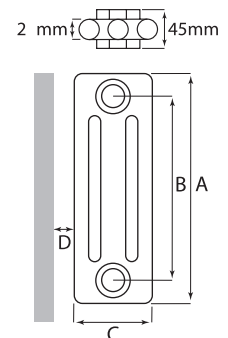

PRINTED COLOURS IN THIS PUBLICATION, WHILST A GOOD REFLECTION, MAY NOT BE AN EXACT MATCH TO THE FINISHED PRODUCTS.

5 5 Year
Guarantee

Vertical Raw Metal **LASER KLASSIC** ⋮

Product Code	Height (mm) A	Width (mm)	Depth (mm) C	C/C Tappings (mm) B	No. of Sections	Heat Output $\Delta t 60^{\circ}\text{C}$ (BTUs)	Price (£)
2 Columns							
RMLCL218007-N	1800	335	70	1724	7	4289	562.00
RMLCL218009-N	1800	425	70	1724	9	5517	714.00
RMLCL218011-N	1800	515	70	1724	11	6742	858.00

PRINTED COLOURS IN THIS PUBLICATION, WHILST A GOOD REFLECTION, MAY NOT BE AN EXACT MATCH TO THE FINISHED PRODUCTS.

D (WALL TO BACK OF RADIATOR) = 30MM/40MM DEPENDANT ON RADIATOR POSITION ON THE BRACKET.