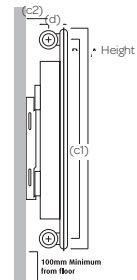

Type 11 Single Convector

Type 22 Double Convactor