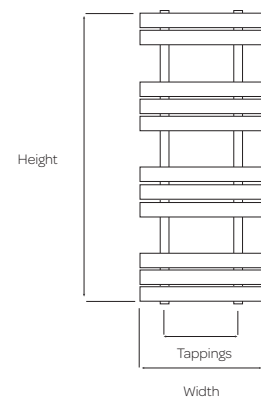

Tampa
ANTHRACITE

Product Code	Height (mm)	Width (mm)	Tapping Centres (mm)	Output $\Delta t60^{\circ}\text{C}$ (BTUs)	Price (£)
TAM850-500A	850	500	300	2047	£329.00
TAM1200-500A	1200	500	300	2833	£399.00