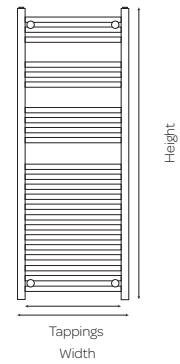

ELECTRIC RAILS

Chrome Plated

5 Year Guarantee

Electric Towel Rail – On/Off

Product Code	Height (mm)	Width (mm)	Tapping Centres (mm)	Element Power (W)	Price (£)
Straight					
ESTR508C	800	500	455	150	225.00
ESTR510C	1000	500	455	200	259.00
ESTR512C	1200	500	455	300	293.00
Curved					
ECTR508C	800	500	455	150	232.00
ECTR510C	1000	500	455	200	266.00
ECTR512C	1200	500	455	300	299.00

Electric Towel Rail – Thermostatic

Product Code	Height (mm)	Width (mm)	Tapping Centres (mm)	Element Power (W)	Price (£)
Straight					
ETSTR508C	800	500	455	150	285.00
ETSTR510C	1000	500	455	150	319.00
ETSTR512C	1200	500	455	300	352.00
Curved					
ETCTR508C	800	500	455	150	291.00
ETCTR510C	1000	500	455	150	325.00
ETCTR512C	1200	500	455	300	359.00

NOTES: MAX OPERATING PRESSURE 7 BAR.