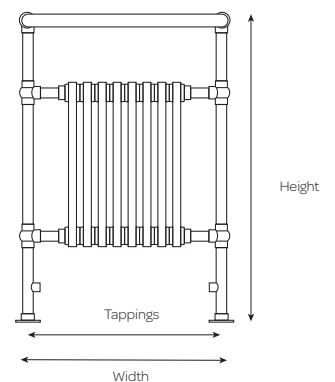

Product Code	Height (mm)	Width (mm)	Tapping Centres (mm)	Output $\Delta t60^{\circ}\text{C}$ (BTUs)	Price (£)
MCI	2000	276	50	5369	906.00

Optional

TOWEL HOLDER
ZXIDA

£243.00

Product Code	Height (mm)	Width (mm)	Tapping Centres (mm)	Output $\Delta t 60^{\circ}\text{C}$ (BTUs)	Price (£)
IDA15-0240	1500	240	200	2667	868.00
IDA15-0340	1500	340	300	3735	1214.00
IDA18-0240	1800	240	200	3200	1001.00
IDA18-0340	1800	340	300	4483	1300.00
IDA18-0440	1800	440	400	5780	1659.00

Chrome
Plated

5 5 Year
Guarantee

CROWN ⋮

Featured valves

TRADITIONAL CROSS HEAD
VALVES CHROME (PAIR)
TRAD-CROSS-ANG £29.00

Product Code	Height (mm)	Width (mm)	Tapping Centres (mm)	Output $\Delta t60^{\circ}\text{C}$ (BTUs)	Price (£)
LAS	945	675	528	638	489.00
LAS-1	945	500	356	452	469.00