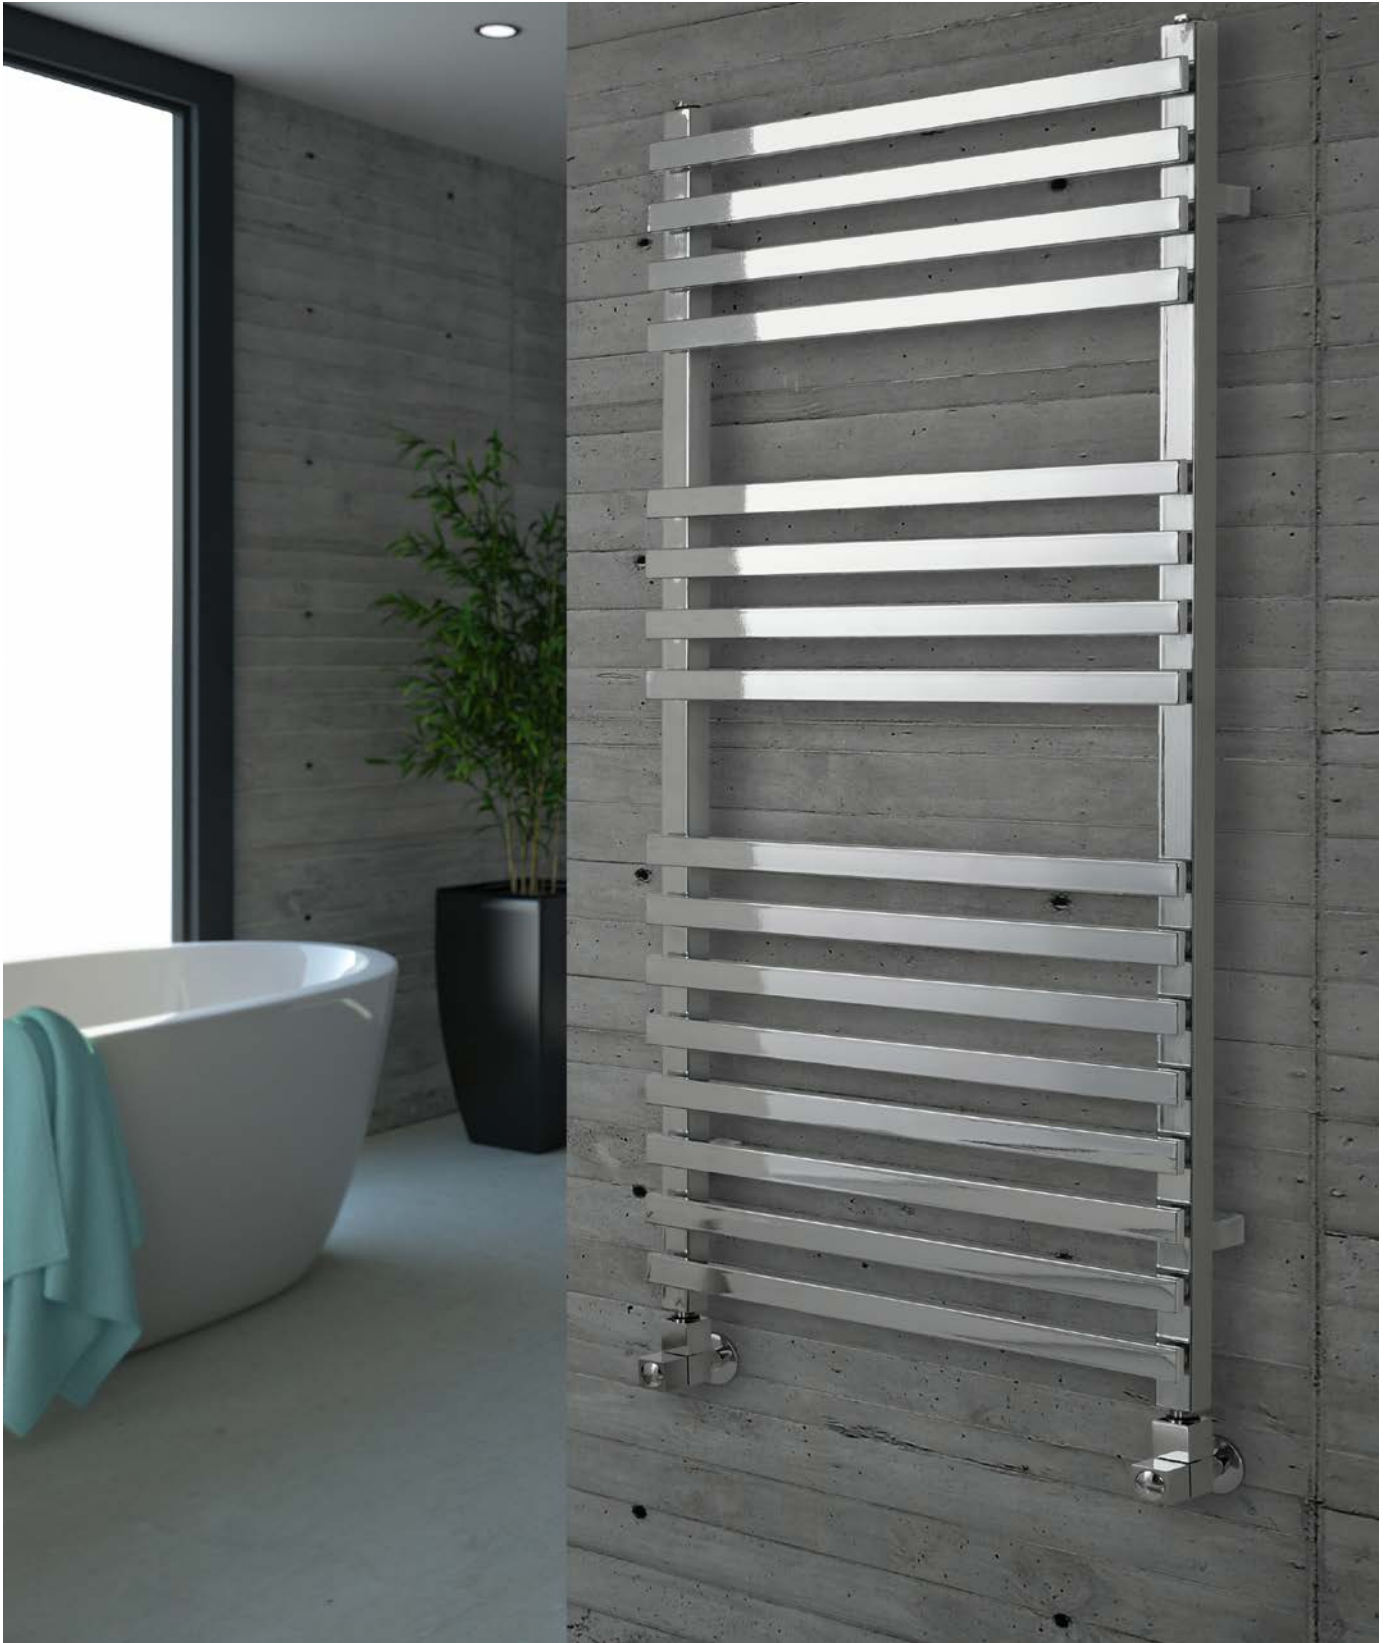

Chrome
Plated

5 5 Year
Guarantee

MODE ⋮

Product Code	Width (mm)	Height (mm)	Output $\Delta t 60^{\circ}\text{C}$	Price
MOD500-800C	500	800	900 BTU	£339.00
MOD500-1200C	500	1200	1400 BTU	£439.00