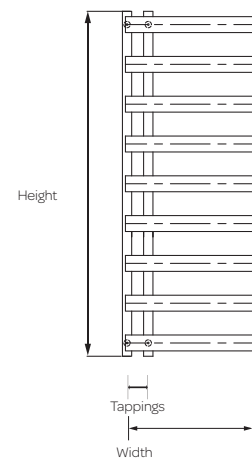

Texas
ANTHRACITE

Product Code	Width (mm)	Height (mm)	Output $\Delta t60^{\circ}\text{C}$	Tapping Centres (mm)	Price
TEX850-500A	500	850	1703	80	£299.00
TEX1300-500A	500	1300	2566	80	£379.00