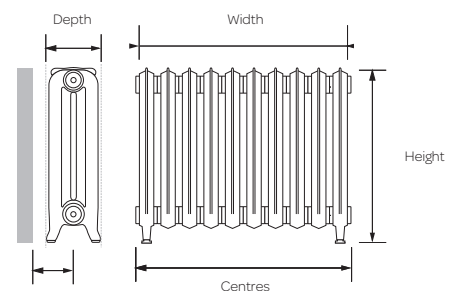

Code	Width (mm)	Depth (mm)	Tapping Centres (mm)		Output $\Delta t 60^{\circ}\text{C}$ (BTUs)	Price (£)
			(c1)	(c2)		
1870 mm high						
VER1800-03HI	240	100	240	65	3691	569.00
VER1800-04HI	320	100	320	65	4922	778.00
VER1800-05HI	400	100	400	65	6152	901.00
VER1800-06HI	480	100	480	65	7382	1065.00
VER1800-07HI	560	100	560	65	8613	1262.00

Featured valves

NOSTALGIA THERMOSTATIC TWIN VALVE PACK

VLVCHA-TRV

£80.00

Product Code	Width (mm)	Depth (mm)	Tapping Centres (mm)		No. of Sections	Output $\Delta t60^{\circ}\text{C}$ (BTUs)	Price (£)
			(c1)	(c2)			
760 mm high							
600/180/6	456	180	476	122/132	6	3132	795.00
954 mm high							
800/180/6	456	180	476	122/132	6	3906	1074.00