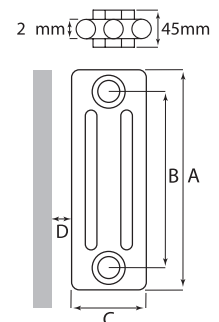

D (WALL TO BACK OF RADIATOR) = 30MM/40MM DEPENDANT ON RADIATOR POSITION ON THE BRACKET.

PRINTED COLOURS IN THIS PUBLICATION, WHILST A GOOD REFLECTION, MAY NOT BE AN EXACT MATCH TO THE FINISHED PRODUCTS.