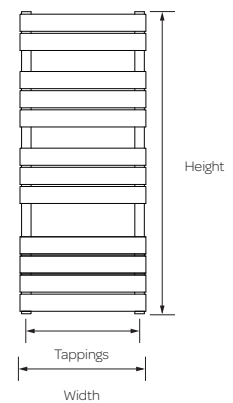

Product Code	Height (mm)	Width (mm)	Tapping Centres (mm)	Output $\Delta t60^{\circ}\text{C}$ (BTUs)	Price (£)
ATL500-1200A	1185	500	440	2490	439.00

Chrome
Plated

5 5 Year
Guarantee

MEMPHIS ⋮

Product Code	Height (mm)	Width (mm)	Depth (mm)	Tapping Centres (mm)	Output $\Delta t 60^{\circ}\text{C}$ (BTUs)	Price (£)
MEM500-1200	1200	500	65	450	2079	428.00
MEM600-1200	1200	600	65	550	2390	472.00