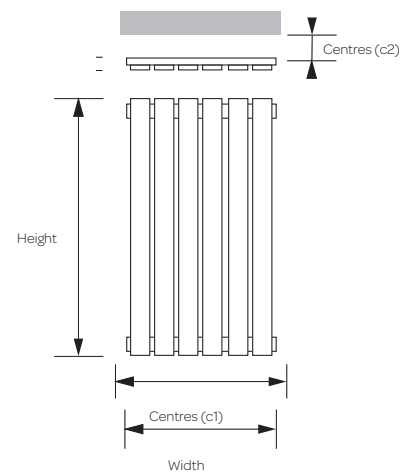

Featured valves

MODERN VALVES CHROME (PAIR)
STRAIGHT

KART-STR £18.00

ANGLED

KART-ANG £18.00

Product Code	Height (mm)	Width (mm)	Tapping Centres (mm) (c1)	Tapping Centres (mm) (c2)	Heat Output $\Delta t60^{\circ}\text{C}$ (BTUs)	Price (£)
1600 Series Single						
BOS1600-410W	1600	410	370	50	3240	316.00
BOS1600-480W	1600	480	440	50	3781	364.00
BOS1600-550W	1600	550	510	50	4322	407.00
1800 Series Single						
BOS1800-410W	1800	410	370	50	3616	343.00
BOS1800-480W	1800	480	440	50	4219	394.00
BOS1800-550W	1800	550	510	50	4823	439.00
1800 Series Double						
BOS1800-410DW	1800	410	370	50	6254	399.00
BOS1800-480DW	1800	480	440	50	7298	490.00
BOS1800-550DW	1800	550	510	50	8338	510.00

Featured valves

CUBE VALVES (PAIR)
STRAIGHT

CUBE-STR **£24.00**

ANGLED

CUBE-ANG **£24.00**

Product Code	Height (mm)	Width (mm)	Tapping Centres (mm) (c1)	Tapping Centres (mm) (c2)	Heat Output $\Delta t60^{\circ}\text{C}$ (BTUs)	Price (£)
1600 Series Single						
BOS1600-410A	1600	410	370	50	3240	328.00
BOS1600-480A	1600	480	440	50	3781	378.00
BOS1600-550A	1600	550	510	50	4322	423.00
1800 Series Single						
BOS1800-410A	1800	410	370	50	3616	355.00
BOS1800-480A	1800	480	440	50	4219	409.00
BOS1800-550A	1800	550	510	50	4823	455.00
1800 Series Double						
BOS1800-410DA	1800	410	370	50	6254	423.00
BOS1800-480DA	1800	480	440	50	7298	522.00
BOS1800-550DA	1800	550	510	50	8338	546.00