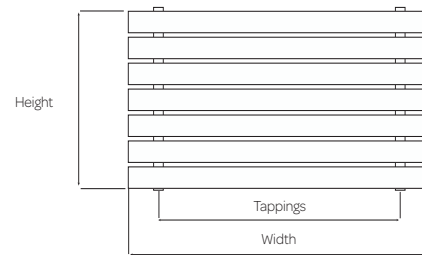

DENVER

5 5 Year Guarantee

Denver

WHITE

Product Code	Height (mm)	Width (mm)	Tapping Centres (mm)	Output $\Delta t 60^{\circ}\text{C}$ (BTUs)	Price (£)
DEN500-600WT	500	600	400	1844	299.00
DEN500-1000WT	500	1000	800	2620	399.00