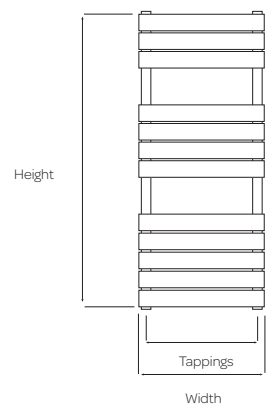

Brushed Brass

5 Year Guarantee

MALIBU

Product Code	Height (mm)	Width (mm)	Tapping Centres (mm)	Output $\Delta t60^{\circ}\text{C}$ (BTUs)	Price (£)
MAL1200-500BB	1200	500	450	1889	£659.00