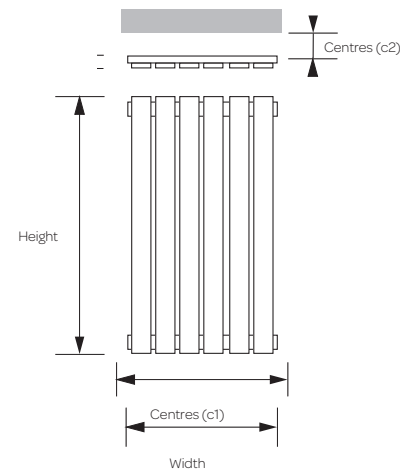

Featured valves

MODERN VALVES CHROME (PAIR)
STRAIGHT

KART-STR £18.00

ANGLED

KART-ANG £18.00

Product Code	Height (mm)	Width (mm)	Tapping Centres (mm) (c1)	Tapping Centres (mm) (c2)	Heat Output $\Delta t60^{\circ}\text{C}$ (BTUs)	Price (£)
1600 Series Single						
BOS1600-410W	1600	410	370	50	3240	316.00
BOS1600-480W	1600	480	440	50	3781	364.00
BOS1600-550W	1600	550	510	50	4322	407.00
1800 Series Single						
BOS1800-410W	1800	410	370	50	3616	343.00
BOS1800-480W	1800	480	440	50	4219	394.00
BOS1800-550W	1800	550	510	50	4823	439.00
1800 Series Double						
BOS1800-410DW	1800	410	370	50	6254	399.00
BOS1800-480DW	1800	480	440	50	7298	490.00
BOS1800-550DW	1800	550	510	50	8338	510.00

Featured valves

CUBE VALVES (PAIR)
STRAIGHT

CUBE-STR **£24.00**

ANGLED

CUBE-ANG **£24.00**

Product Code	Height (mm)	Width (mm)	Tapping Centres (mm) (c1)	Tapping Centres (mm) (c2)	Heat Output $\Delta t60^{\circ}\text{C}$ (BTUs)	Price (£)
1600 Series Single						
BOS1600-410A	1600	410	370	50	3240	328.00
BOS1600-480A	1600	480	440	50	3781	378.00
BOS1600-550A	1600	550	510	50	4322	423.00
1800 Series Single						
BOS1800-410A	1800	410	370	50	3616	355.00
BOS1800-480A	1800	480	440	50	4219	409.00
BOS1800-550A	1800	550	510	50	4823	455.00
1800 Series Double						
BOS1800-410DA	1800	410	370	50	6254	423.00
BOS1800-480DA	1800	480	440	50	7298	522.00
BOS1800-550DA	1800	550	510	50	8338	546.00