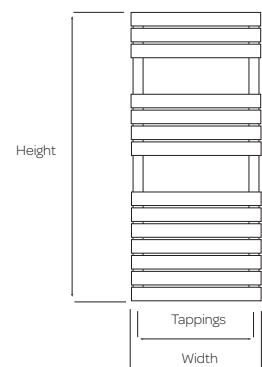

5 5 Year
Guarantee

VENETIAN ⋮

Venetian
ANTHRACITE

Product Code	Height (mm)	Width (mm)	Tapping Centres (mm)	Output $\Delta t60^{\circ}\text{C}$ (BTUs)	Price (£)
VEN850-500A	850	500	450	1943	359.00
VEN1100-500A	1100	500	450	2682	439.00
VEN1500-500A	1500	500	450	3643	549.00