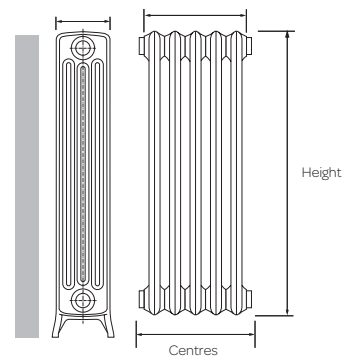

RAL COLOUR FINISH AVAILABLE - POA. PLEASE ENSURE THAT YOU HAVE A JOINING KEY, TO CHECK ALL JOINTS ARE TIGHT BEFORE INSTALLING.

SUPPLIED IN DARK GREY PRIMER RAL7022 FOR OVERPAINTING