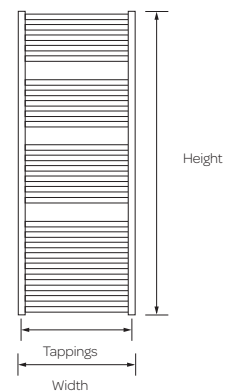

Product Code	Height (mm)	Width (mm)	Tapping Centres (mm)	Output $\Delta t60^{\circ}\text{C}$ (BTUs)	Price (£)
MET800-500	800	500	475	1701	299.00
MET800-600	800	600	575	1841	319.00
MET1200-500	1200	500	475	2192	439.00
MET1200-600	1200	600	575	2625	459.00