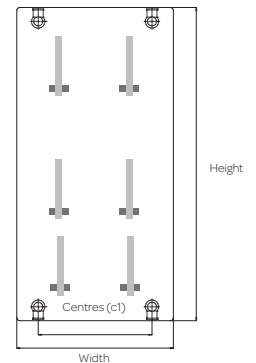

Sizes indicated may vary by + or - 2mm

Type 10 • Single Panel*

Code	Width (mm)	Depth (mm)	Tapping Centres (mm)		Output $\Delta t 60^\circ\text{C}$ (BTUs)	Price (£)
			(c1)	(c2)		
1800 mm high						
SV318F	300	52.5	245	23	1672	422.96
SV418F	400	52.5	345	23	2235	481.36
SV518F	500	52.5	445	23	2791	541.09
SV618F	600	52.5	545	23	3371	607.47

*TYPE 10 SINGLE PANEL DESIGN DOESN'T HAVE SIDE PANELS

Type 20 • Double Panel

Code	Width (mm)	Depth (mm)	Tapping Centres (mm)		Output $\Delta t 60^\circ\text{C}$ (BTUs)	Price (£)
			(c1)	(c2)		
1800 mm high						
DV318F	300	72.5	245	59	2774	607.47
DV418F	400	72.5	345	59	3709	693.09
DV518F	500	72.5	445	59	4603	784.05
DV618F	600	72.5	545	59	5521	868.54
2000 mm high						
DV420F	400	72.5	345	59	4159	742.64

K-FLAT VERTICAL RADIATORS ARE SUPPLIED WITH AN OPTIONAL RETAINING STAY FOR ENHANCED SAFETY. WE STRONGLY RECOMMEND THE IMPLEMENTATION OF THE SAFETY EQUIPMENT AND WILL NOT ACCEPT RESPONSIBILITY FOR ISSUES OR DAMAGE CAUSED BY NOT USING THE RETAINING STAY.