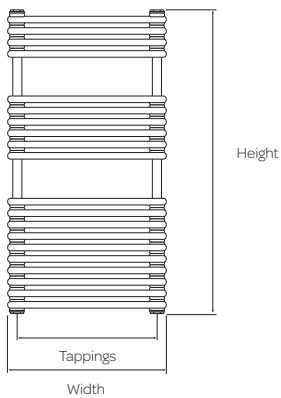

5 5 Year
Guarantee

KOLUMN 

Kolumn

WHITE

Product Code	Height (mm)	Width (mm)	Tapping Centres (mm)	Output $\Delta t60^{\circ}\text{C}$ (BTUs)	Price (£)
KOL832-500WT	832	500	425	2186	359.00
KOL1140-500WT	1140	500	425	3295	469.00

Kolumn

ANTHRACITE

Product Code	Height (mm)	Width (mm)	Tapping Centres (mm)	Output $\Delta t60^{\circ}\text{C}$ (BTUs)	Price (£)
KOL832-500A	832	500	425	2186	359.00
KOL1140-500A	1140	500	425	3295	469.00

Product Code	Height (mm)	Width (mm)	Tapping Centres (mm)	Output $\Delta t60^{\circ}\text{C}$ (BTUs)	Price (£)
OAK	916	500	300	1411	359.00
OAK-1	1176	500	300	1820	399.00