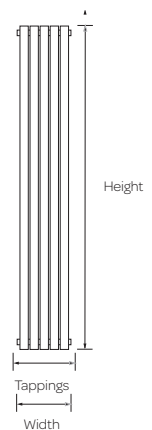

STRAIGHT

CUBE-STR £24.00

ANGLED

CUBE-ANG £24.00

Product Code	Height (mm)	Width (mm)	Tapping Centres (mm)	Output $\Delta t 60^{\circ}\text{C}$ (BTUs)	Price (£)
CVG	2000	351	50	4628	758.00

Featured valves

- CUBE VALVES (PAIR)
- STRAIGHT
CUBE-STR **£24.00**
- ANGLED
CUBE-ANG **£24.00**

Product Code	Height (mm)	Width (mm)	Tapping Centres (mm)	Output $\Delta t60^{\circ}\text{C}$ (BTUs)	Price (£)
MCI	2000	276	50	5369	906.00

Optional

TOWEL HOLDER
ZXIDA

£243.00

Product Code	Height (mm)	Width (mm)	Tapping Centres (mm)	Output $\Delta t 60^{\circ}\text{C}$ (BTUs)	Price (£)
IDA15-0240	1500	240	200	2667	868.00
IDA15-0340	1500	340	300	3735	1214.00
IDA18-0240	1800	240	200	3200	1001.00
IDA18-0340	1800	340	300	4483	1300.00
IDA18-0440	1800	440	400	5780	1659.00

Chrome
Plated

5 5 Year
Guarantee

CROWN ⋮

Featured valves

TRADITIONAL CROSS HEAD
VALVES CHROME (PAIR)
TRAD-CROSS-ANG £29.00

Product Code	Height (mm)	Width (mm)	Tapping Centres (mm)	Output $\Delta t60^{\circ}\text{C}$ (BTUs)	Price (£)
LAS	945	675	528	638	489.00
LAS-1	945	500	356	452	469.00