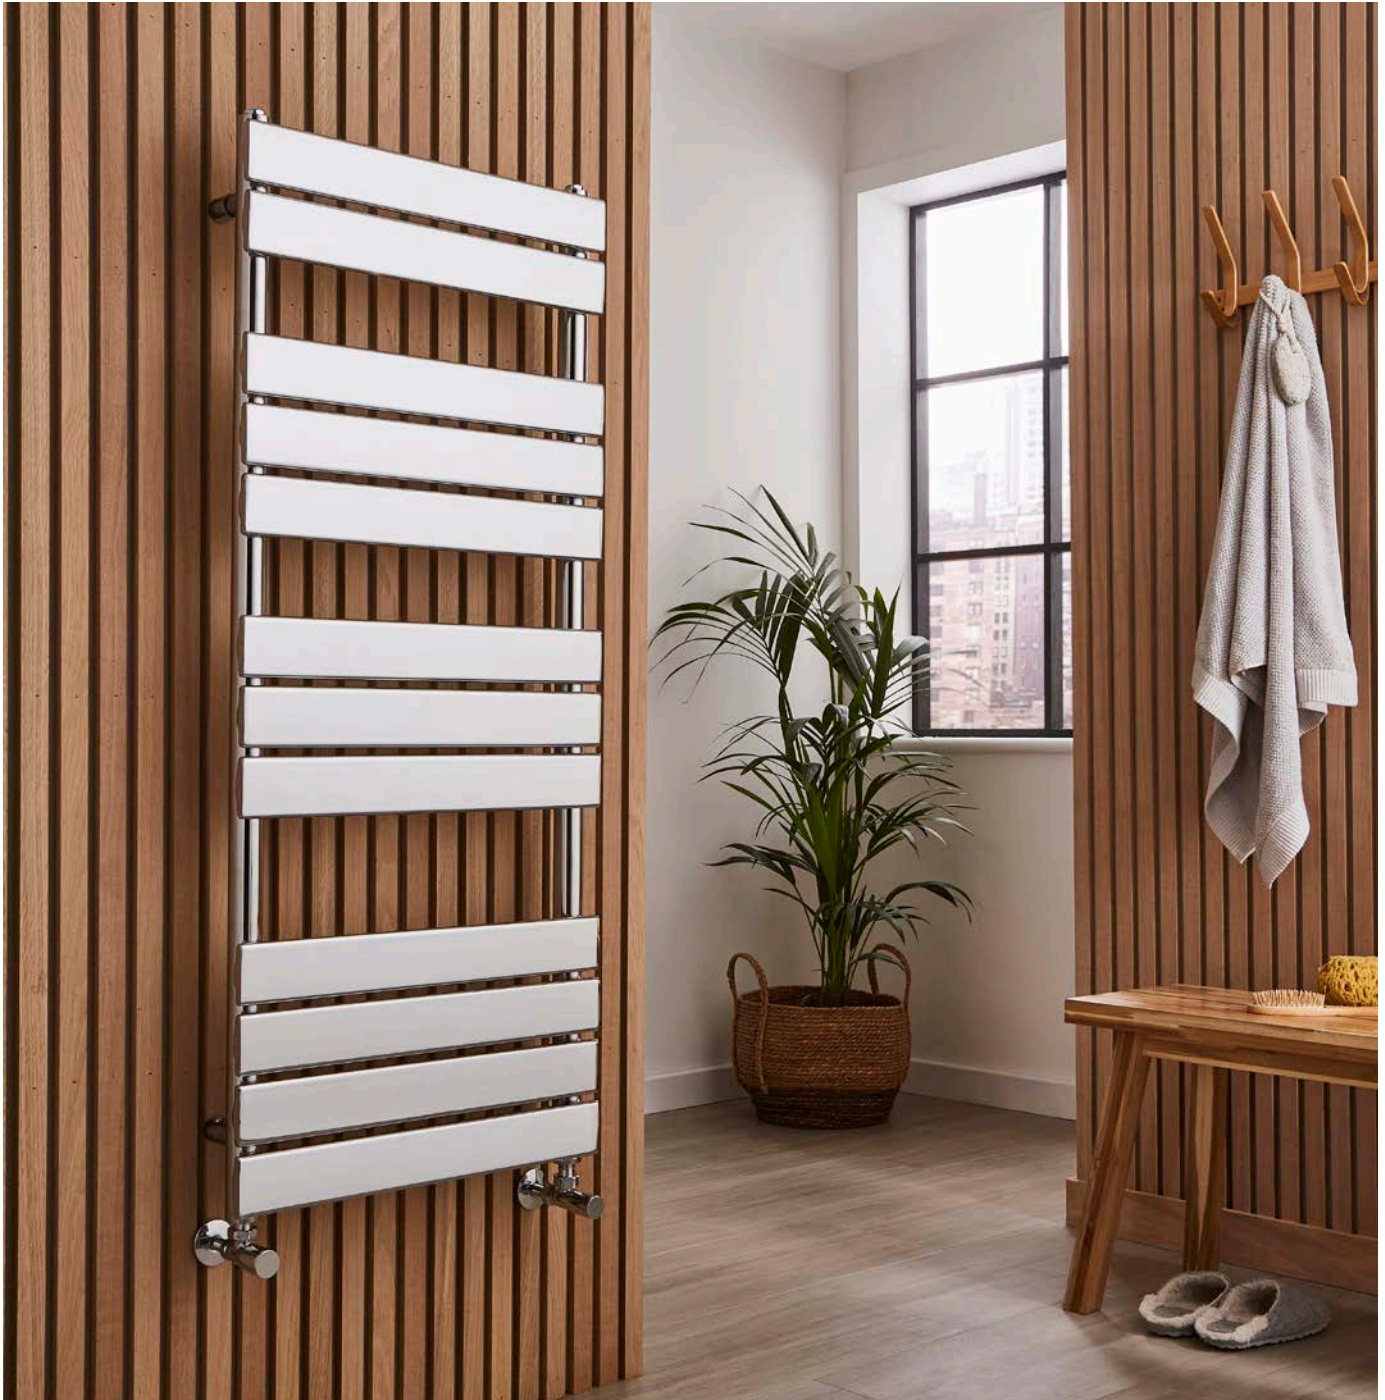

Chrome
Plated

5 5 Year
Guarantee

MEMPHIS ⋮

Product Code	Height (mm)	Width (mm)	Depth (mm)	Tapping Centres (mm)	Output $\Delta t 60^{\circ}\text{C}$ (BTUs)	Price (£)
MEM500-1200	1200	500	65	450	2079	428.00
MEM600-1200	1200	600	65	550	2390	472.00