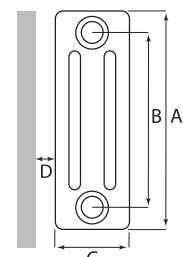

D (WALL TO BACK OF RADIATOR) = 30MM/40MM DEPENDANT ON RADIATOR POSITION ON THE BRACKET.