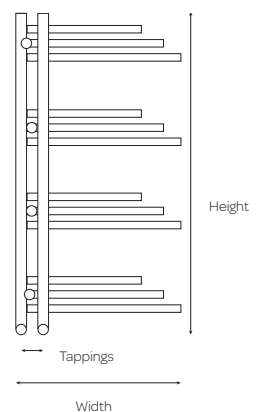

NEW YORK

Chrome Plated

5 Year Guarantee

New York

CHROME

Product Code	Height (mm)	Width (mm)	Tapping Centres (mm)	Output $\Delta t60^{\circ}\text{C}$ (BTUs)	Price (£)
JFK	906	500	100	1198	379.00