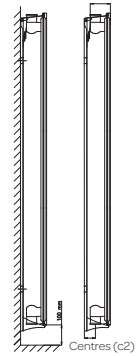

Type 10 Vertical Flat Radiator

Type 20 Vertical Flat radiator