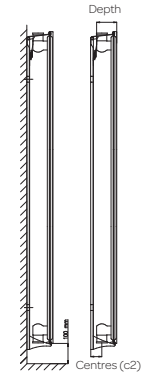

Type 10 Vertical Flat Radiator

Type 20 Vertical Flat radiator