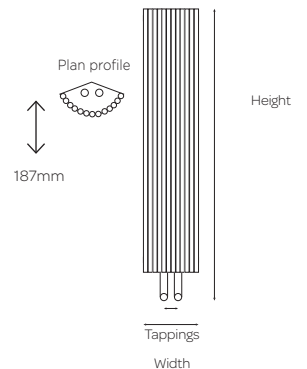

STRAIGHT

CUBE-STR £24.00

ANGLED

CUBE-ANG £24.00

Product Code	Height (mm)	Width (mm)	Tapping Centres (mm)	Output $\Delta t 60^{\circ}\text{C}$ (BTUs)	Price (£)
CVG	2000	351	50	4628	758.00

Featured valves

- CUBE VALVES (PAIR)
- STRAIGHT
CUBE-STR **£24.00**
- ANGLED
CUBE-ANG **£24.00**

Product Code	Height (mm)	Width (mm)	Tapping Centres (mm)	Output $\Delta t60^{\circ}\text{C}$ (BTUs)	Price (£)
MCI	2000	276	50	5369	906.00

Optional

TOWEL HOLDER
ZXIDA

£243.00

Product Code	Height (mm)	Width (mm)	Tapping Centres (mm)	Output $\Delta t 60^{\circ}\text{C}$ (BTUs)	Price (£)
IDA15-0240	1500	240	200	2667	868.00
IDA15-0340	1500	340	300	3735	1214.00
IDA18-0240	1800	240	200	3200	1001.00
IDA18-0340	1800	340	300	4483	1300.00
IDA18-0440	1800	440	400	5780	1659.00