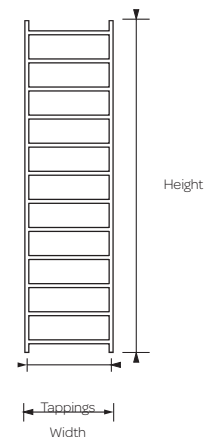

Product Code	Height (mm)	Width (mm)	Tapping Centres (mm)	Output $\Delta t60^{\circ}\text{C}$ (BTUs)	Price (£)
CON500-900	900	500	472	843	560.00
CON350-1200	1200	350	322	891	524.00
CON500-1200	1200	500	472	1124	711.00
CON350-1800	1800	350	322	1050	693.00
CON500-1800	1800	500	472	1323	976.00