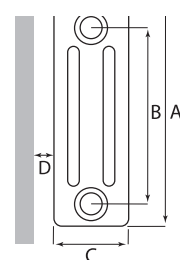

D (WALL TO BACK OF RADIATOR) = 30MM/40MM
DEPENDANT ON RADIATOR POSITION ON THE BRACKET.