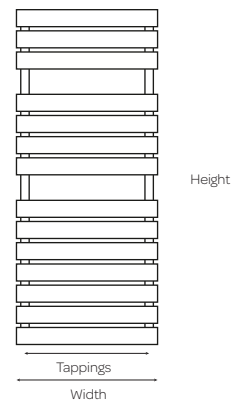

Product Code	Height (mm)	Width (mm)	Tapping Centres (mm)	Output $\Delta t60^{\circ}\text{C}$ (BTUs)	Price (£)
ATL500-1200A	1185	500	440	2490	439.00