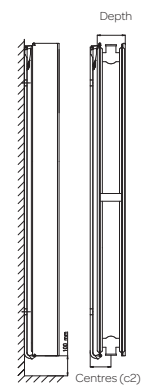

Sizes indicated may vary by + or - 2mm

Type 10 · Single Panel*

Code	Width (mm)	Depth (mm)	Tapping Centres (mm)		Output $\Delta t 60^\circ\text{C}$ (BTUs)	Price (£)
			(c1)	(c2)		
1800 mm high						
SV318FP	300	52.5	245	42	1672	486.33
SV418FP	400	52.5	345	42	2235	553.59
SV518FP	500	52.5	445	42	2791	622.14
SV618FP	600	52.5	545	42	3371	698.68

Type 20 · Double Panel

Code	Width (mm)	Depth (mm)	Tapping Centres (mm)		Output $\Delta t 60^\circ\text{C}$ (BTUs)	Price (£)
			(c1)	(c2)		
1800 mm high						
DV318FP	300	72.5	245	59	2774	698.68
DV418FP	400	72.5	345	59	3709	796.96
DV518FP	500	72.5	445	59	4603	901.74
DV618FP	600	72.5	545	59	5521	998.75

*TYPE 10 SINGLE PANEL DESIGN DOESN'T HAVE SIDE PANELS

K-FLAT VERTICAL RADIATORS ARE SUPPLIED WITH AN OPTIONAL RETAINING STAY FOR ENHANCED SAFETY. WE STRONGLY RECOMMEND THE IMPLEMENTATION OF THE SAFETY EQUIPMENT AND WILL NOT ACCEPT RESPONSIBILITY FOR ISSUES OR DAMAGE CAUSED BY NOT USING THE RETAINING STAY.