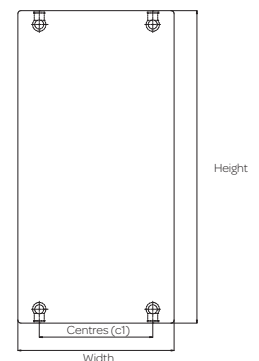

Sizes indicated may vary by + or - 2mm

Type 10 · Single Panel*

Code	Width (mm)	Depth (mm)	Tapping Centres (mm)		Output $\Delta t 60^\circ\text{C}$ (BTUs)	Price (£)
			(c1)	(c2)		
1800 mm high						
SV318FP	300	52.5	245	42	1672	486.33
SV418FP	400	52.5	345	42	2235	553.59
SV518FP	500	52.5	445	42	2791	622.14
SV618FP	600	52.5	545	42	3371	698.68

Type 20 · Double Panel

Code	Width (mm)	Depth (mm)	Tapping Centres (mm)		Output $\Delta t 60^\circ\text{C}$ (BTUs)	Price (£)
			(c1)	(c2)		
1800 mm high						
DV318FP	300	72.5	245	59	2774	698.68
DV418FP	400	72.5	345	59	3709	796.96
DV518FP	500	72.5	445	59	4603	901.74
DV618FP	600	72.5	545	59	5521	998.75

*TYPE 10 SINGLE PANEL DESIGN DOESN'T HAVE SIDE PANELS

K-FLAT VERTICAL RADIATORS ARE SUPPLIED WITH AN OPTIONAL RETAINING STAY FOR ENHANCED SAFETY. WE STRONGLY RECOMMEND THE IMPLEMENTATION OF THE SAFETY EQUIPMENT AND WILL NOT ACCEPT RESPONSIBILITY FOR ISSUES OR DAMAGE CAUSED BY NOT USING THE RETAINING STAY.