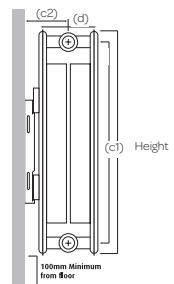

K-FLAT PREMIUM KOMPACT Horizontal

Type 11 Single Convactor

Code	Width (mm)	Depth (mm)	Tapping Centres (mm)		Output $\Delta t 60^\circ\text{C}$ (BTUs)	Price (£)
			(c1)	(c2)		
400 mm high						
KS406FP	600	56	345	40 or 55	1586	280.46
KS408FP	800	56	345	40 or 55	2115	332.21
KS410FP	1000	56	345	40 or 55	2644	384.39
KS412FP	1200	56	345	40 or 55	3173	445.80
KS414FP	1400	56	345	40 or 55	3701	493.45
KS416FP	1600	56	345	40 or 55	4230	549.28
500 mm high						
KS504FP	400	56	445	40 or 55	1279	264.71
KS506FP	600	56	445	40 or 55	1918	311.94
KS508FP	800	56	445	40 or 55	2558	374.43
KS510FP	1000	56	445	40 or 55	3197	438.05
KS512FP	1200	56	445	40 or 55	3837	512.42
KS514FP	1400	56	445	40 or 55	4476	569.10
KS516FP	1600	56	445	40 or 55	5116	624.30
600 mm high						
KS604FP	400	56	545	40 or 55	1489	283.06
KS606FP	600	56	545	40 or 55	2233	338.88
KS608FP	800	56	545	40 or 55	2977	411.96
KS610FP	1000	56	545	40 or 55	3722	485.04
KS612FP	1200	56	545	40 or 55	4466	545.39
KS614FP	1400	56	545	40 or 55	5211	634.88
KS616FP	1600	56	545	40 or 55	5955	699.11
KS618FP	1800	56	545	40 or 55	6699	760.75
KS620FP	2000	56	545	40 or 55	7444	823.47

Type 22 Double Convactor