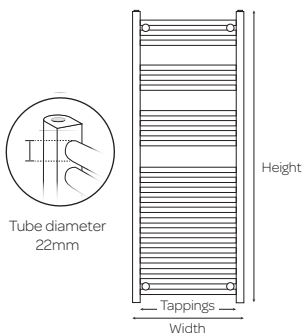

COLOURED K-RAILS

G Gloss Finish

5 5 Year Guarantee

NOTES: MAX OPERATING PRESSURE 7 BAR.