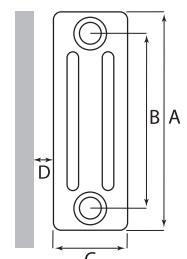

Optional feet
adds 120mm to the height

- 2 COLUMN
AT2F-N **£143.00**
- 3 COLUMN
AT3F-N **£143.00**
- 4 COLUMN
AT4F-N **£143.00**

D (WALL TO BACK OF RADIATOR) = 30MM/40MM DEPENDANT ON RADIATOR POSITION ON THE BRACKET.

Product Code	Height (mm)	Width (mm)	Depth (mm)	C/C Tappings (mm)	No. of Sections	Heat Output $\Delta t 60^{\circ}\text{C}$ (BTUs)	Price (£)
	A		C	B			
2 Columns							
ALCL218007-N	1800	335	70	1724	7	4289	562.00
ALCL218009-N	1800	425	70	1724	9	5517	714.00
ALCL218011-N	1800	515	70	1724	11	6742	858.00