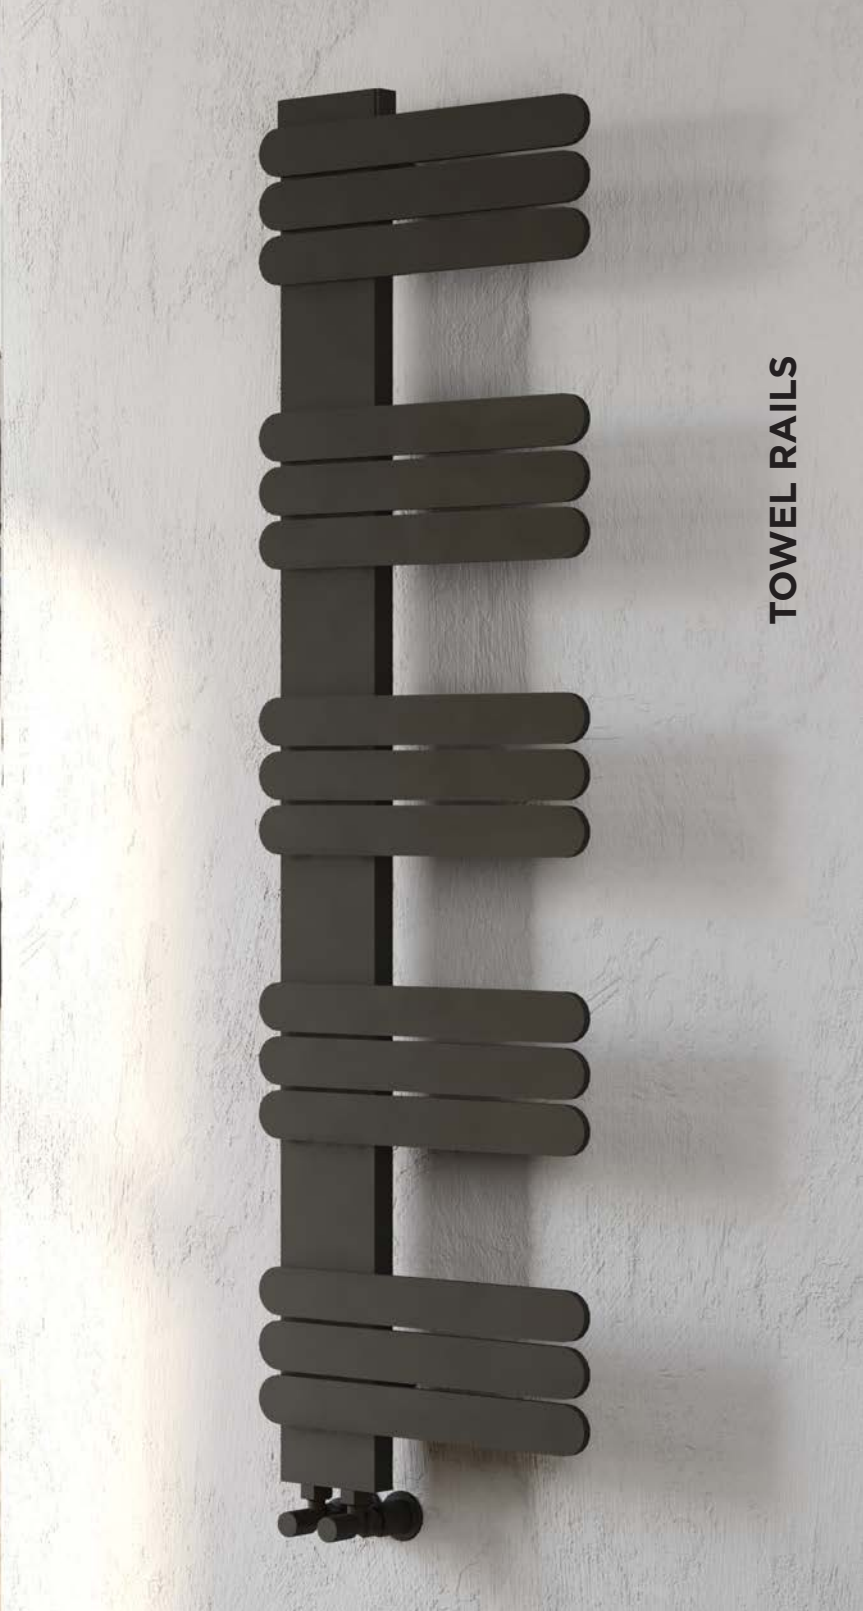

TOWEL RAILS

MANITOBA

PRODUCT CODE	HEIGHT (MM)	WIDTH (MM)	DEPTH (MM)	TAPPING CENTRES (MM)	OUTPUT (BTU) Δ T60	NO. SECTIONS	PRICE (£)
ALTWL-16-503-GY	250	450	40	50	1856	3	£265.00
ALTWL-16-506-GY	540	450	40	50	3912	6	£407.00
ALTWL-16-509-GY	830	450	40	50	5975	9	£550.00
ALTWL-16-512-GY	1120	450	40	50	8031	12	£692.00
ALTWL-16-515-GY	1410	450	40	50	10087	15	£880.00

5 Year Guarantee

Textured
Grey

Material
Aluminium

Delivery within
2 Working Days