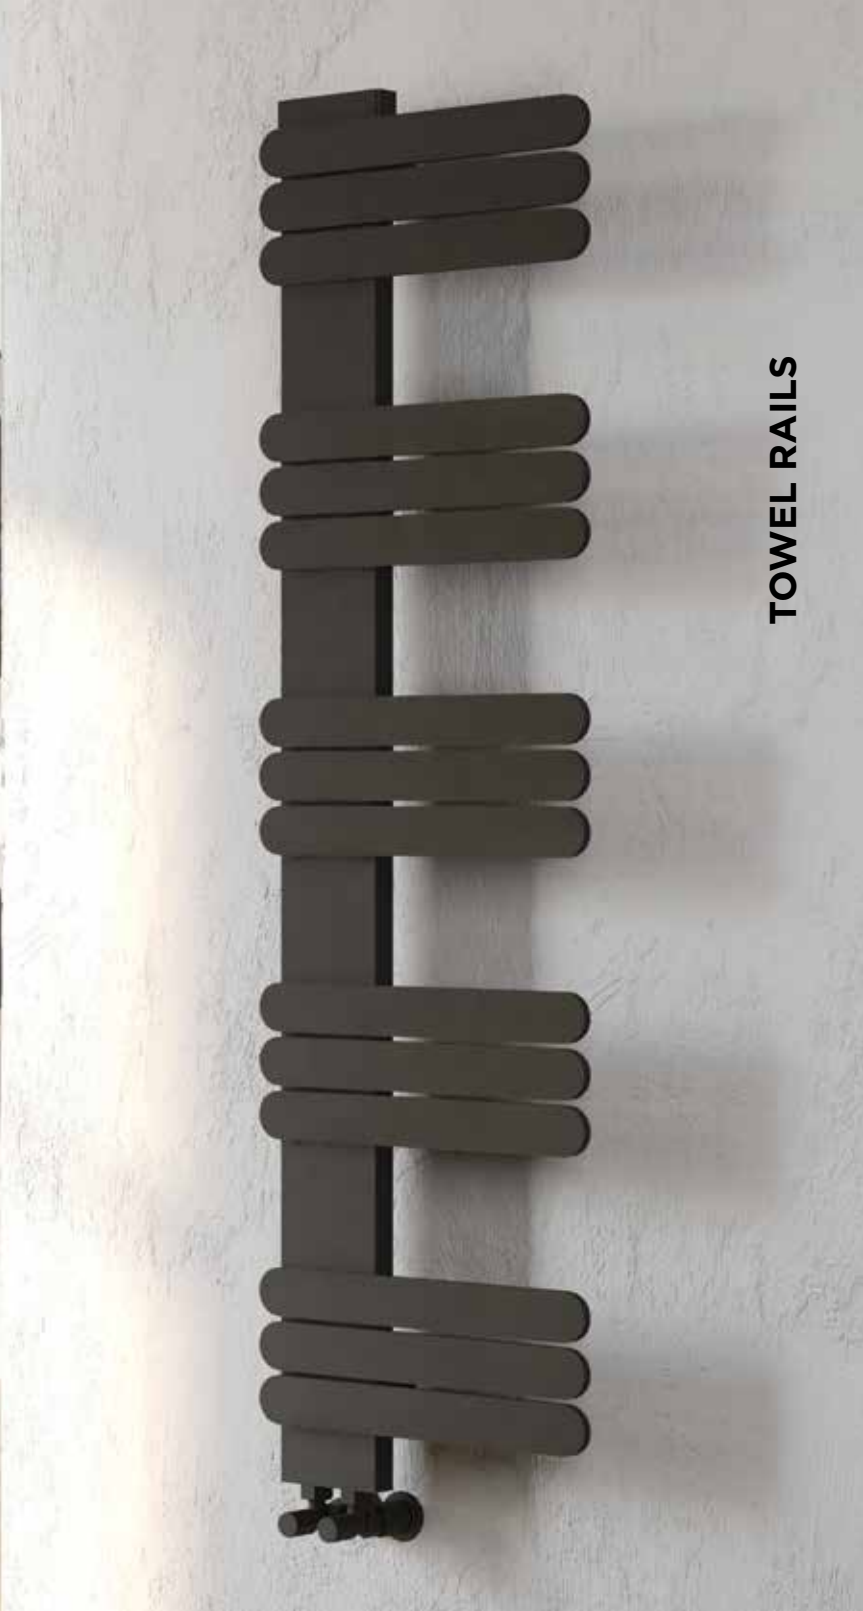

TOWEL RAILS

MANITOBA

PRODUCT CODE	HEIGHT (MM)	WIDTH (MM)	DEPTH (MM)	TAPPING CENTRES (MM)	OUTPUT (BTU) Δ T60	NO. SECTIONS	PRICE (£)
ALTWL-16-503-GY	250	450	40	50	1856	3	£265.00
ALTWL-16-506-GY	540	450	40	50	3912	6	£407.00
ALTWL-16-509-GY	830	450	40	50	5975	9	£550.00
ALTWL-16-512-GY	1120	450	40	50	8031	12	£692.00
ALTWL-16-515-GY	1410	450	40	50	10087	15	£880.00

5 Year Guarantee

Textured Grey

Material Aluminium

Delivery within **2 Working Days**